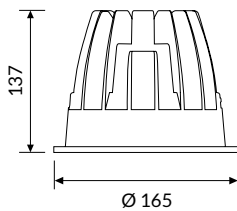

### OPTIC

Internal aluminum reflectors with transparent glass:

10° - 20° - 40° - 70° beam angles.

CUT OFF > 30°.

For hole 200mm see the accessory

IP 44 **A**