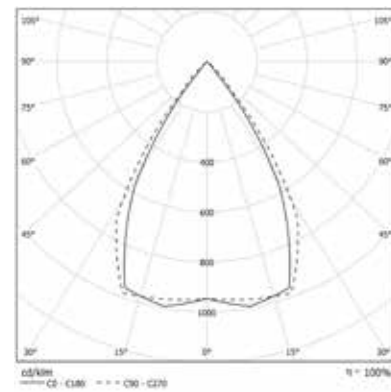

WAVE

OPTIC

High Contrast diffuser UGR < 16.

End caps included. See accessories on p. 37.

IP 40 A++

COLOUR TEMPERATURE

4000K

COD	💡	lm	mm
85DR36DKL490	36W	3852	1185
85DR45DKL490	45W	4815	1465
85DR54DKL490	54W	5778	1745
85DR90DKL490	90W	9630	2865

3000K

COD	💡	lm	mm
85DR36DKL390	36W	3582	1185
85DR45DKL390	45W	4478	1465
85DR54DKL390	54W	5374	1745
85DR90DKL390	90W	8956	2865

WAVE DOUBLE EMISSION

OPTIC

High Contrast diffuser UGR < 16 and upper diffuser for dual emission: direct / indirect.

End caps included. See accessories on p. 37.

IP 40 A++

DIRECT // INDIRECT EMISSION

mm	Power Direct Mod.	Power Indirect Mod.
1185	36	12
1465	45	16
1745	54	16
2865	90	32

COLOUR TEMPERATURE

4000K

3000K

COD	💡	lm	mm
85DI48DKL490	48W	5148	1185
85DI61DKL490	61W	6543	1465
85DI70DKL490	70W	7506	1745
85DI122DKL490	122W	13086	2865