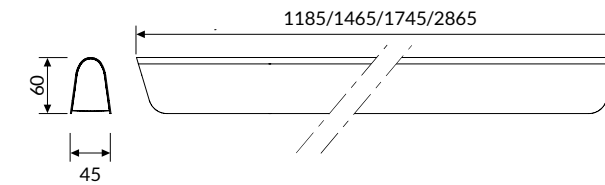

3000K

COD	💡	lm	mm
85DR36DKL390	36W	3582	1185
85DR45DKL390	45W	4478	1465
85DR54DKL390	54W	5374	1745
85DR90DKL390	90W	8956	2865

WAVE DOUBLE EMISSION

OPTIC

High Contrast diffuser UGR < 16 and upper diffuser for dual emission: direct / indirect.

End caps included. See accessories on p. 37.

IP 40 A++

DIRECT // INDIRECT EMISSION

mm	Power Direct Mod.	Power Indirect Mod.
1185	36	12
1465	45	16
1745	54	16
2865	90	32

COLOUR TEMPERATURE

4000K

3000K

COD	💡	lm	mm
85DI48DKL490	48W	5148	1185
85DI61DKL490	61W	6543	1465
85DI70DKL490	70W	7506	1745
85DI122DKL490	122W	13086	2865

85AA16

3 pole-powered supply box. Cable length 2000mm.

00AA165P

5 pole-powered supply box. Cable length 2000mm.

85AA11

Flexible mechanical/electrical creative joint.