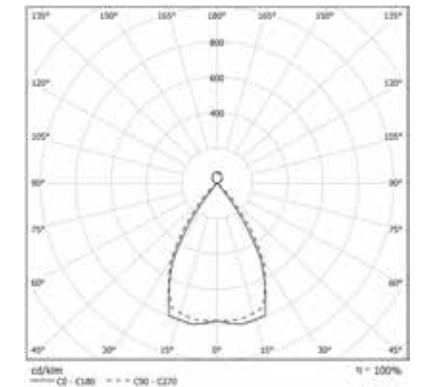

WAVE

OPTIC

High Contrast diffuser UGR < 16.

End caps included. See accessories on p. 37.

IP 40 A++

COLOUR TEMPERATURE

4000K

COD	💡	lm	mm
85DR36DKL490	36W	3852	1185
85DR45DKL490	45W	4815	1465
85DR54DKL490	54W	5778	1745
85DR90DKL490	90W	9630	2865

3000K

COD	💡	lm	mm
85DR36DKL390	36W	3582	1185
85DR45DKL390	45W	4478	1465
85DR54DKL390	54W	5374	1745
85DR90DKL390	90W	8956	2865

WAVE DOUBLE EMISSION

OPTIC

High Contrast diffuser UGR < 16 and upper diffuser for dual emission: direct / indirect.

End caps included. See accessories on p. 37.

IP 40 A++

DIRECT // INDIRECT EMISSION

mm	Power Direct Mod.	Power Indirect Mod.
1185	36	12
1465	45	16
1745	54	16
2865	90	32

COLOUR TEMPERATURE

4000K

3000K

COD	💡	lm	mm
85DI48DKL490	48W	5148	1185
85DI61DKL490	61W	6543	1465
85DI70DKL490	70W	7506	1745
85DI122DKL490	122W	13086	2865