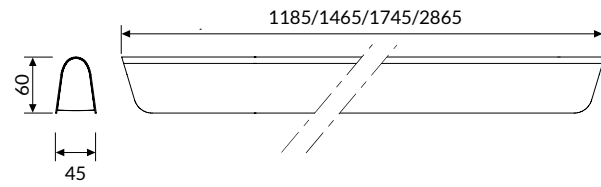

WAVE

OPTIC

High Contrast diffuser UGR < 16.

End caps included. See accessories on p. 37.

IP 40 A++

COLOUR TEMPERATURE

4000K

COD	💡	lm	mm
85DR36DKL490	36W	3852	1185
85DR45DKL490	45W	4815	1465
85DR54DKL490	54W	5778	1745
85DR90DKL490	90W	9630	2865

3000K

COD	💡	lm	mm
85DR36DKL390	36W	3582	1185
85DR45DKL390	45W	4478	1465
85DR54DKL390	54W	5374	1745
85DR90DKL390	90W	8956	2865

WAVE DOUBLE EMISSION

OPTIC

High Contrast diffuser UGR < 16 and upper diffuser for dual emission: direct / indirect.

End caps included. See accessories on p. 37.

IP 40 A++

DIRECT // INDIRECT EMISSION

mm	Power Direct Mod.	Power Indirect Mod.
1185	36	12
1465	45	16
1745	54	16
2865	90	32

COLOUR TEMPERATURE

4000K

3000K

COD	💡	lm	mm
85DI48DKL490	48W	5148	1185
85DI61DKL490	61W	6543	1465
85DI70DKL490	70W	7506	1745
85DI122DKL490	122W	13086	2865

85AA16

3 pole-powered supply box. Cable length 2000mm.

00AA165P

5 pole-powered supply box. Cable length 2000mm.

85AA11

Flexible mechanical/electrical creative joint.