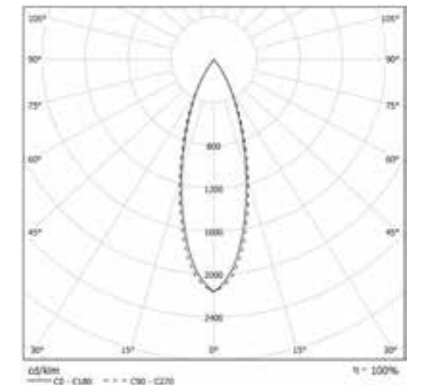

COLOUR TEMPERATURE 4000K

COD	💡	lm	mm
84PC17L490	17W	2426	571
84PC24L490	24W	3355	571
84PC32L490	32W	4852	1143
84PC45L490	45W	6710	1143
84PC40L490	40W	6065	1429
84PC56L490	56W	8388	1429
84PC77L490	77W	12130	2859
84PC107L490	107W	16775	2859

3000K

COD	💡	lm	mm
84PC17L390	17W	2340	571
84PC24L390	24W	3218	571
84PC32L390	32W	4680	1143
84PC45L390	45W	6435	1143
84PC40L390	40W	5850	1429
84PC56L390	56W	8044	1429
84PC77L390	77W	11699	2859
84PC107L390	107W	16087	2859