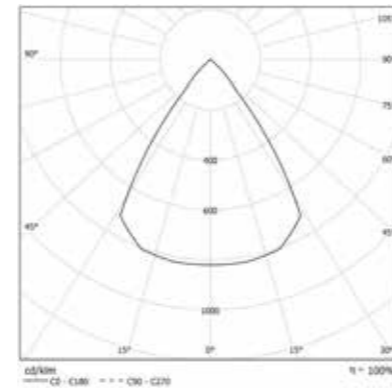

### OPTIC

Internal aluminum reflectors:  
10° - 20° - 40° - 70° beam angles.

See accessories on p. 98.

IP 20 A+