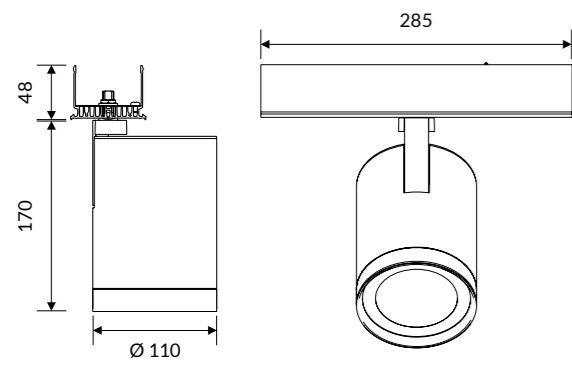

VECTOR SPOT MEDIUM

OPTIC

Internal aluminum reflectors:
10° - 20° - 40° - 70° beam angles.

See accessories on p. 98.