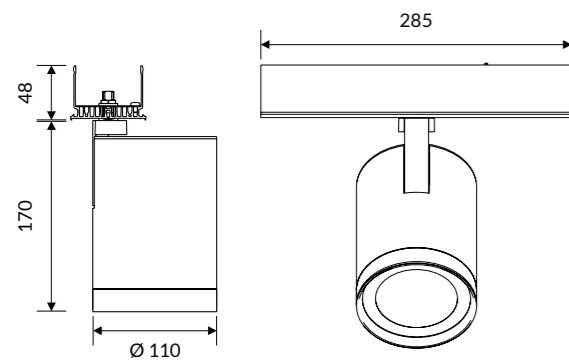

VECTOR SPOT MEDIUM FOOD

OPTIC

Internal aluminum reflectors:
10° - 20° - 40° - 70° beam angles.

See accessories on p. 98.

IP 20 A+