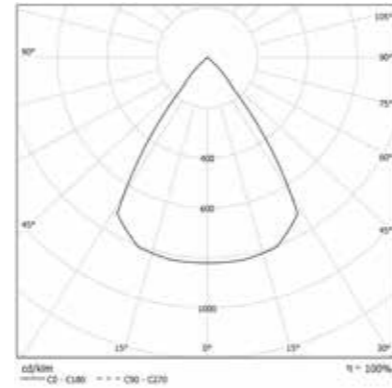

## VECTOR SPOT MEDIUM

### OPTIC

Internal aluminum reflectors:  
10° - 20° - 40° - 70° beam angles.

See accessories on p. 98.

IP 20 A+