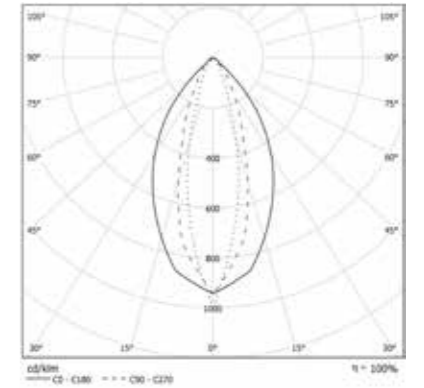

VECTOR SPOT MEDIUM

OPTIC

Internal aluminum reflectors:
10° - 20° - 40° - 70° beam angles.

See accessories on p. 98.

IP 20 A+

COLOUR TEMPERATURE

4000K

COD	💡	lm
84VT18L49010M	18W 10°	2051
84VT18L49020M	18W 20°	2051
84VT18L49040M	18W 40°	2051
84VT18L49070M	18W 70°	2051
84VT25L49010M	25W 10°	2790
84VT25L49020M	25W 20°	2790
84VT25L49040M	25W 40°	2790
84VT25L49070M	25W 70°	2790
84VT33L49010M	33W 10°	3683
84VT33L49020M	33W 20°	3683
84VT33L49040M	33W 40°	3683
84VT33L49070M	33W 70°	3683

3000K

COD	💡	lm
84VT18L39010M	18W 10°	1985
84VT18L39020M	18W 20°	1985
84VT18L39040M	18W 40°	1985
84VT18L39070M	18W 70°	1985
84VT25L39010M	25W 10°	2701
84VT25L39020M	25W 20°	2701
84VT25L39040M	25W 40°	2701
84VT25L39070M	25W 70°	2701
84VT33L39010M	33W 10°	3566
84VT33L39020M	33W 20°	3566
84VT33L39040M	33W 40°	3566
84VT33L39070M	33W 70°	3566

VECTOR SPOT ZOOM MEDIUM

OPTIC

Internal aluminum reflector:
adjustable emission from 25° to 60°.

See accessories on p. 98.

IP 20 A+

..... 25°   --- 40°   — 60°

COLOUR TEMPERATURE

4000K

COD	💡	lm
84ZM18L490M	18W	2182
84ZM25L490M	25W	3031
84ZM33L490M	33W	3380

3000K

COD	💡	lm
84ZM18L390M	18W	2040
84ZM25L390M	25W	2833
84ZM33L390M	33W	3130