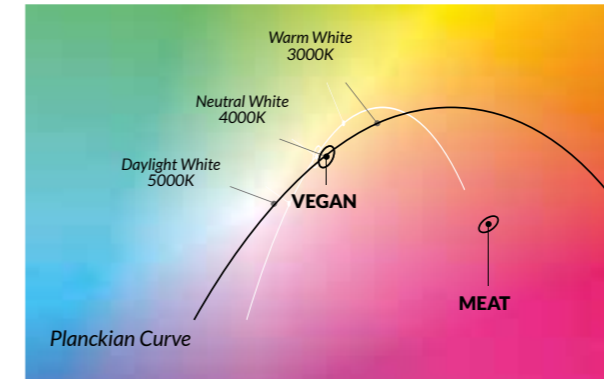

FOOD - Specialized led modules

• **BREAD:** the shades of brown appear sharper and brighter; they as strong as gold making the appearance of cheeses and bakery goods better.

• **MEAT / FRESH MEAT:** the red tones are very strong, for a fresh and inviting presentation of red meats and charcuterie.

• **FISH:** the colours are vivid and attractive, the fish is bright and colourful; the cool tones of the light enhance the freshness and brilliance of the fish.

• CRI>90 Premium version with 3000K / 4000K colour temperature fixtures, are used to enhance the natural colour of the products and are suitable to light fruit and wine departments.