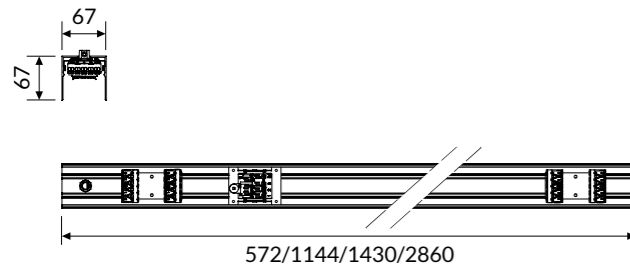

## VECTOR PROFILE

Prewired aluminium body 7x1,5 mm<sup>2</sup>.

See accessories on p. 98.

IP 20

COD	mm
84AA572	572
84AA1144	1144
84AA1430	1430
84AA2860	2860