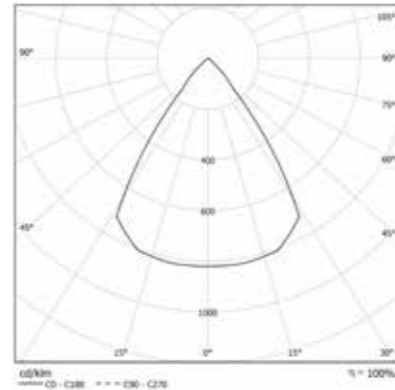

TERES HF FOOD

OPTIC

Internal aluminum reflectors:
10°- 20°- 40° - 70° beam angles.

IP 20 A+

COLOUR TEMPERATURE: BREAD

COD	Light Bulb Icon	lm
14VT38BR10HF	38W 10° BREAD	2366
14VT38BR20HF	38W 20° BREAD	2366
14VT38BR40HF	38W 40° BREAD	2366
14VT38BR70HF	38W 70° BREAD	2366
14VT54BR10HF	54W 10° BREAD	3537
14VT54BR20HF	54W 20° BREAD	3537
14VT54BR40HF	54W 40° BREAD	3537
14VT54BR70HF	54W 70° BREAD	3537