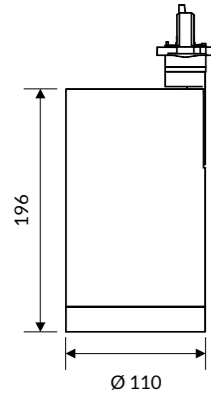

TERES HF FOOD

OPTIC

Internal aluminum reflectors:
10°- 20°- 40° - 70° beam angles.

IP 20 A+

COLOUR TEMPERATURE: BREAD

COD	Light Bulb Icon	lm
14VT38BR10HF	38W 10° BREAD	2366
14VT38BR20HF	38W 20° BREAD	2366
14VT38BR40HF	38W 40° BREAD	2366
14VT38BR70HF	38W 70° BREAD	2366
14VT54BR10HF	54W 10° BREAD	3537
14VT54BR20HF	54W 20° BREAD	3537
14VT54BR40HF	54W 40° BREAD	3537
14VT54BR70HF	54W 70° BREAD	3537