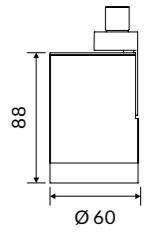

## OPTIC

Transparent glass and internal aluminum reflectors from 15° - 20° - 36° - 50° beam angles.

IP 40 A+