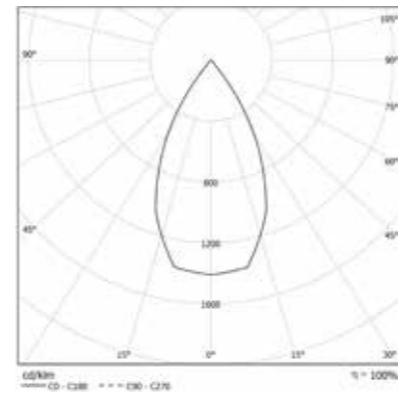

## OPTIC

Transparent glass and internal aluminum reflectors from 15° - 20° - 36° - 50° beam angles.

IP 40 A+