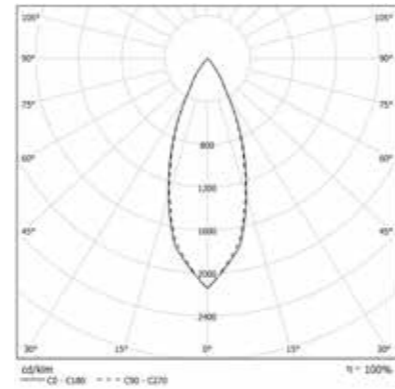

STYLO

OPTIC

Polycarbonate lens from 25°-40° beam angle.

Complete with 1.5mt cable.
Needs powered box: see accessories on p.163.

IP 40 A+

Accessories

88AA16
Built-in driver box power for for ceiling version.

88AAND
Honeycomb lens.

88AASD
Additional PG diffuser.

COLOUR TEMPERATURE

4000K

3000K

COD	💡	lm	Ø (mm)
88PC5L49025	5W 25°	360	36
88PC5L49040	5W 40°	360	36
88PC8L49025	8W 25°	574	36
88PC8L49040	8W 40°	574	36

COD	💡	lm	Ø (mm)
88PC5L39025	5W 25°	318	36
88PC5L39040	5W 40°	318	36
88PC8L39025	8W 25°	508	36
88PC8L39040	8W 40°	508	36