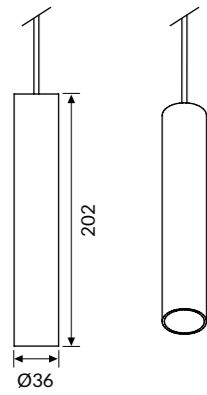

STYLO

OPTIC

Polycarbonate lens from 25°-40° beam angle.

Complete with 1.5mt cable.
Needs powered box: see accessories on p.163.

IP 40 A+

Accessories

88AA16
Built-in driver box power for for ceiling version.

88AA16RDD
Built-in driver box power for for ceiling version, DALI version.

88AA16R
Box power for recessed installation on plasterboard.

88AA16RRDD
Box power for recessed installation on plasterboard, DALI version.

88AAND
Honeycomb lens.

88AASD
Additional PG diffuser.

COLOUR TEMPERATURE

4000K

3000K

COD	💡	lm	Ø (mm)
88PC5L49025	5W 25°	360	36
88PC5L49040	5W 40°	360	36
88PC8L49025	8W 25°	574	36
88PC8L49040	8W 40°	574	36

COD	💡	lm	Ø (mm)
88PC5L39025	5W 25°	318	36
88PC5L39040	5W 40°	318	36
88PC8L39025	8W 25°	508	36
88PC8L39040	8W 40°	508	36