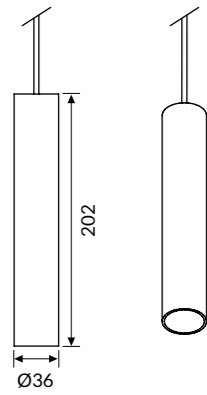

## Optic

- Polycarbonate lens from 25°-40° beam angle
- Honeycomb lens
- Additional PG diffuser

## Colour

- White RAL 9003 wrinkled - Code: W
- Black RAL 9005 wrinkled - Code: BK

OPTIC

Polycarbonate lens from 25°-40° beam angle.

Complete with 1.5mt cable.  
Needs powered box: see accessories on p.163.

IP 40 A+

COLOUR TEMPERATURE

4000K

3000K

COD	Light Bulb Icon	lm	Ø (mm)
88PC5L49025	5W 25°	360	36
88PC5L49040	5W 40°	360	36
88PC8L49025	8W 25°	574	36
88PC8L49040	8W 40°	574	36

COD	Light Bulb Icon	lm	Ø (mm)
88PC5L39025	5W 25°	318	36
88PC5L39040	5W 40°	318	36
88PC8L39025	8W 25°	508	36
88PC8L39040	8W 40°	508	36