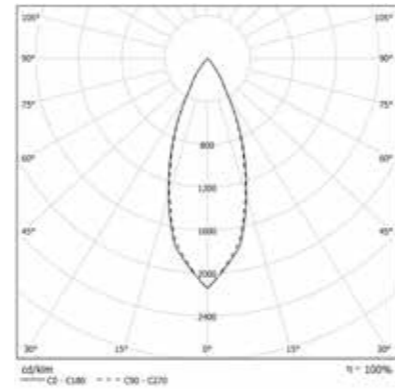

## Optic

- Polycarbonate lens from 25°-40° beam angle
- Honeycomb lens
- Additional PG diffuser

## Colour

- White RAL 9003 wrinkled - Code: W
- Black RAL 9005 wrinkled - Code: BK

OPTIC

Polycarbonate lens from 25°-40° beam angle.

Complete with 1.5mt cable.  
Needs powered box: see accessories on p.163.

IP 40 A+

COLOUR TEMPERATURE

4000K

3000K

COD	Light Bulb Icon	lm	Ø (mm)
88PC5L49025	5W 25°	360	36
88PC5L49040	5W 40°	360	36
88PC8L49025	8W 25°	574	36
88PC8L49040	8W 40°	574	36

COD	Light Bulb Icon	lm	Ø (mm)
88PC5L39025	5W 25°	318	36
88PC5L39040	5W 40°	318	36
88PC8L39025	8W 25°	508	36
88PC8L39040	8W 40°	508	36