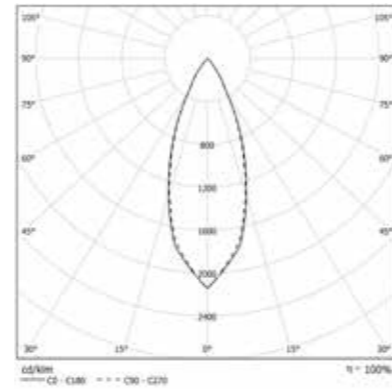

## OPTIC

Polycarbonate lens from 25°-40° beam angle.

Complete with 1.5mt cable.

Needs powered box: see accessories on p.343.

IP 40 A+

### COLOUR TEMPERATURE

4000K

3000K

COD	💡	lm	Ø (mm)
88PC5L49025	5W 25°	360	36
88PC5L49040	5W 40°	360	36
88PC8L49025	8W 25°	574	36
88PC8L49040	8W 40°	574	36

COD	💡	lm	Ø (mm)
88PC5L39025	5W 25°	318	36
88PC5L39040	5W 40°	318	36
88PC8L39025	8W 25°	508	36
88PC8L39040	8W 40°	508	36