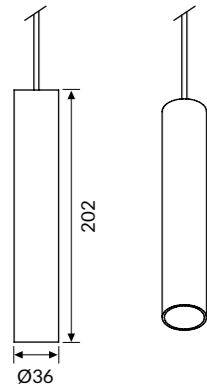

## OPTIC

Polycarbonate lens from 25°-40° beam angle.

Complete with 1.5mt cable.

Needs powered box: see accessories on p.343.

IP 40 A+

## Accessories

**88AA16ABLV**  
Power for Low Voltage 48V track.

**88AA16ABLVD**  
Power for Low Voltage 48V track, DALI version.

**88AAND**  
Honeycomb lens.

**88AASD**  
Additional PG diffuser.

### COLOUR TEMPERATURE

4000K

3000K

COD	💡	lm	Ø (mm)
88PC5L49025	5W 25°	360	36
88PC5L49040	5W 40°	360	36
88PC8L49025	8W 25°	574	36
88PC8L49040	8W 40°	574	36

COD	💡	lm	Ø (mm)
88PC5L39025	5W 25°	318	36
88PC5L39040	5W 40°	318	36
88PC8L39025	8W 25°	508	36
88PC8L39040	8W 40°	508	36