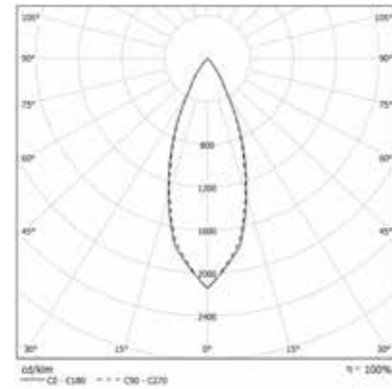

STYLO

OPTIC

Polycarbonate lens from 25°-40° beam angle.

Complete with 1.5mt cable.

Needs powered box: see accessories on p.343.

IP 40 A+

Accessories

COLOUR TEMPERATURE

4000K

3000K

COD	💡	lm	Ø (mm)
88PC5L49025	5W 25°	360	36
88PC5L49040	5W 40°	360	36
88PC8L49025	8W 25°	574	36
88PC8L49040	8W 40°	574	36

COD	💡	lm	Ø (mm)
88PC5L39025	5W 25°	318	36
88PC5L39040	5W 40°	318	36
88PC8L39025	8W 25°	508	36
88PC8L39040	8W 40°	508	36