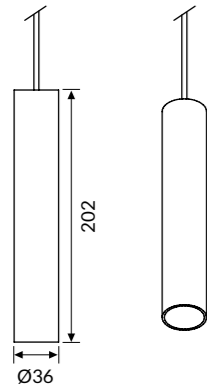

STYLO

OPTIC

Polycarbonate lens from 25°-40° beam angle.

Complete with 1.5mt cable.

Needs powered box: see accessories on p.343.