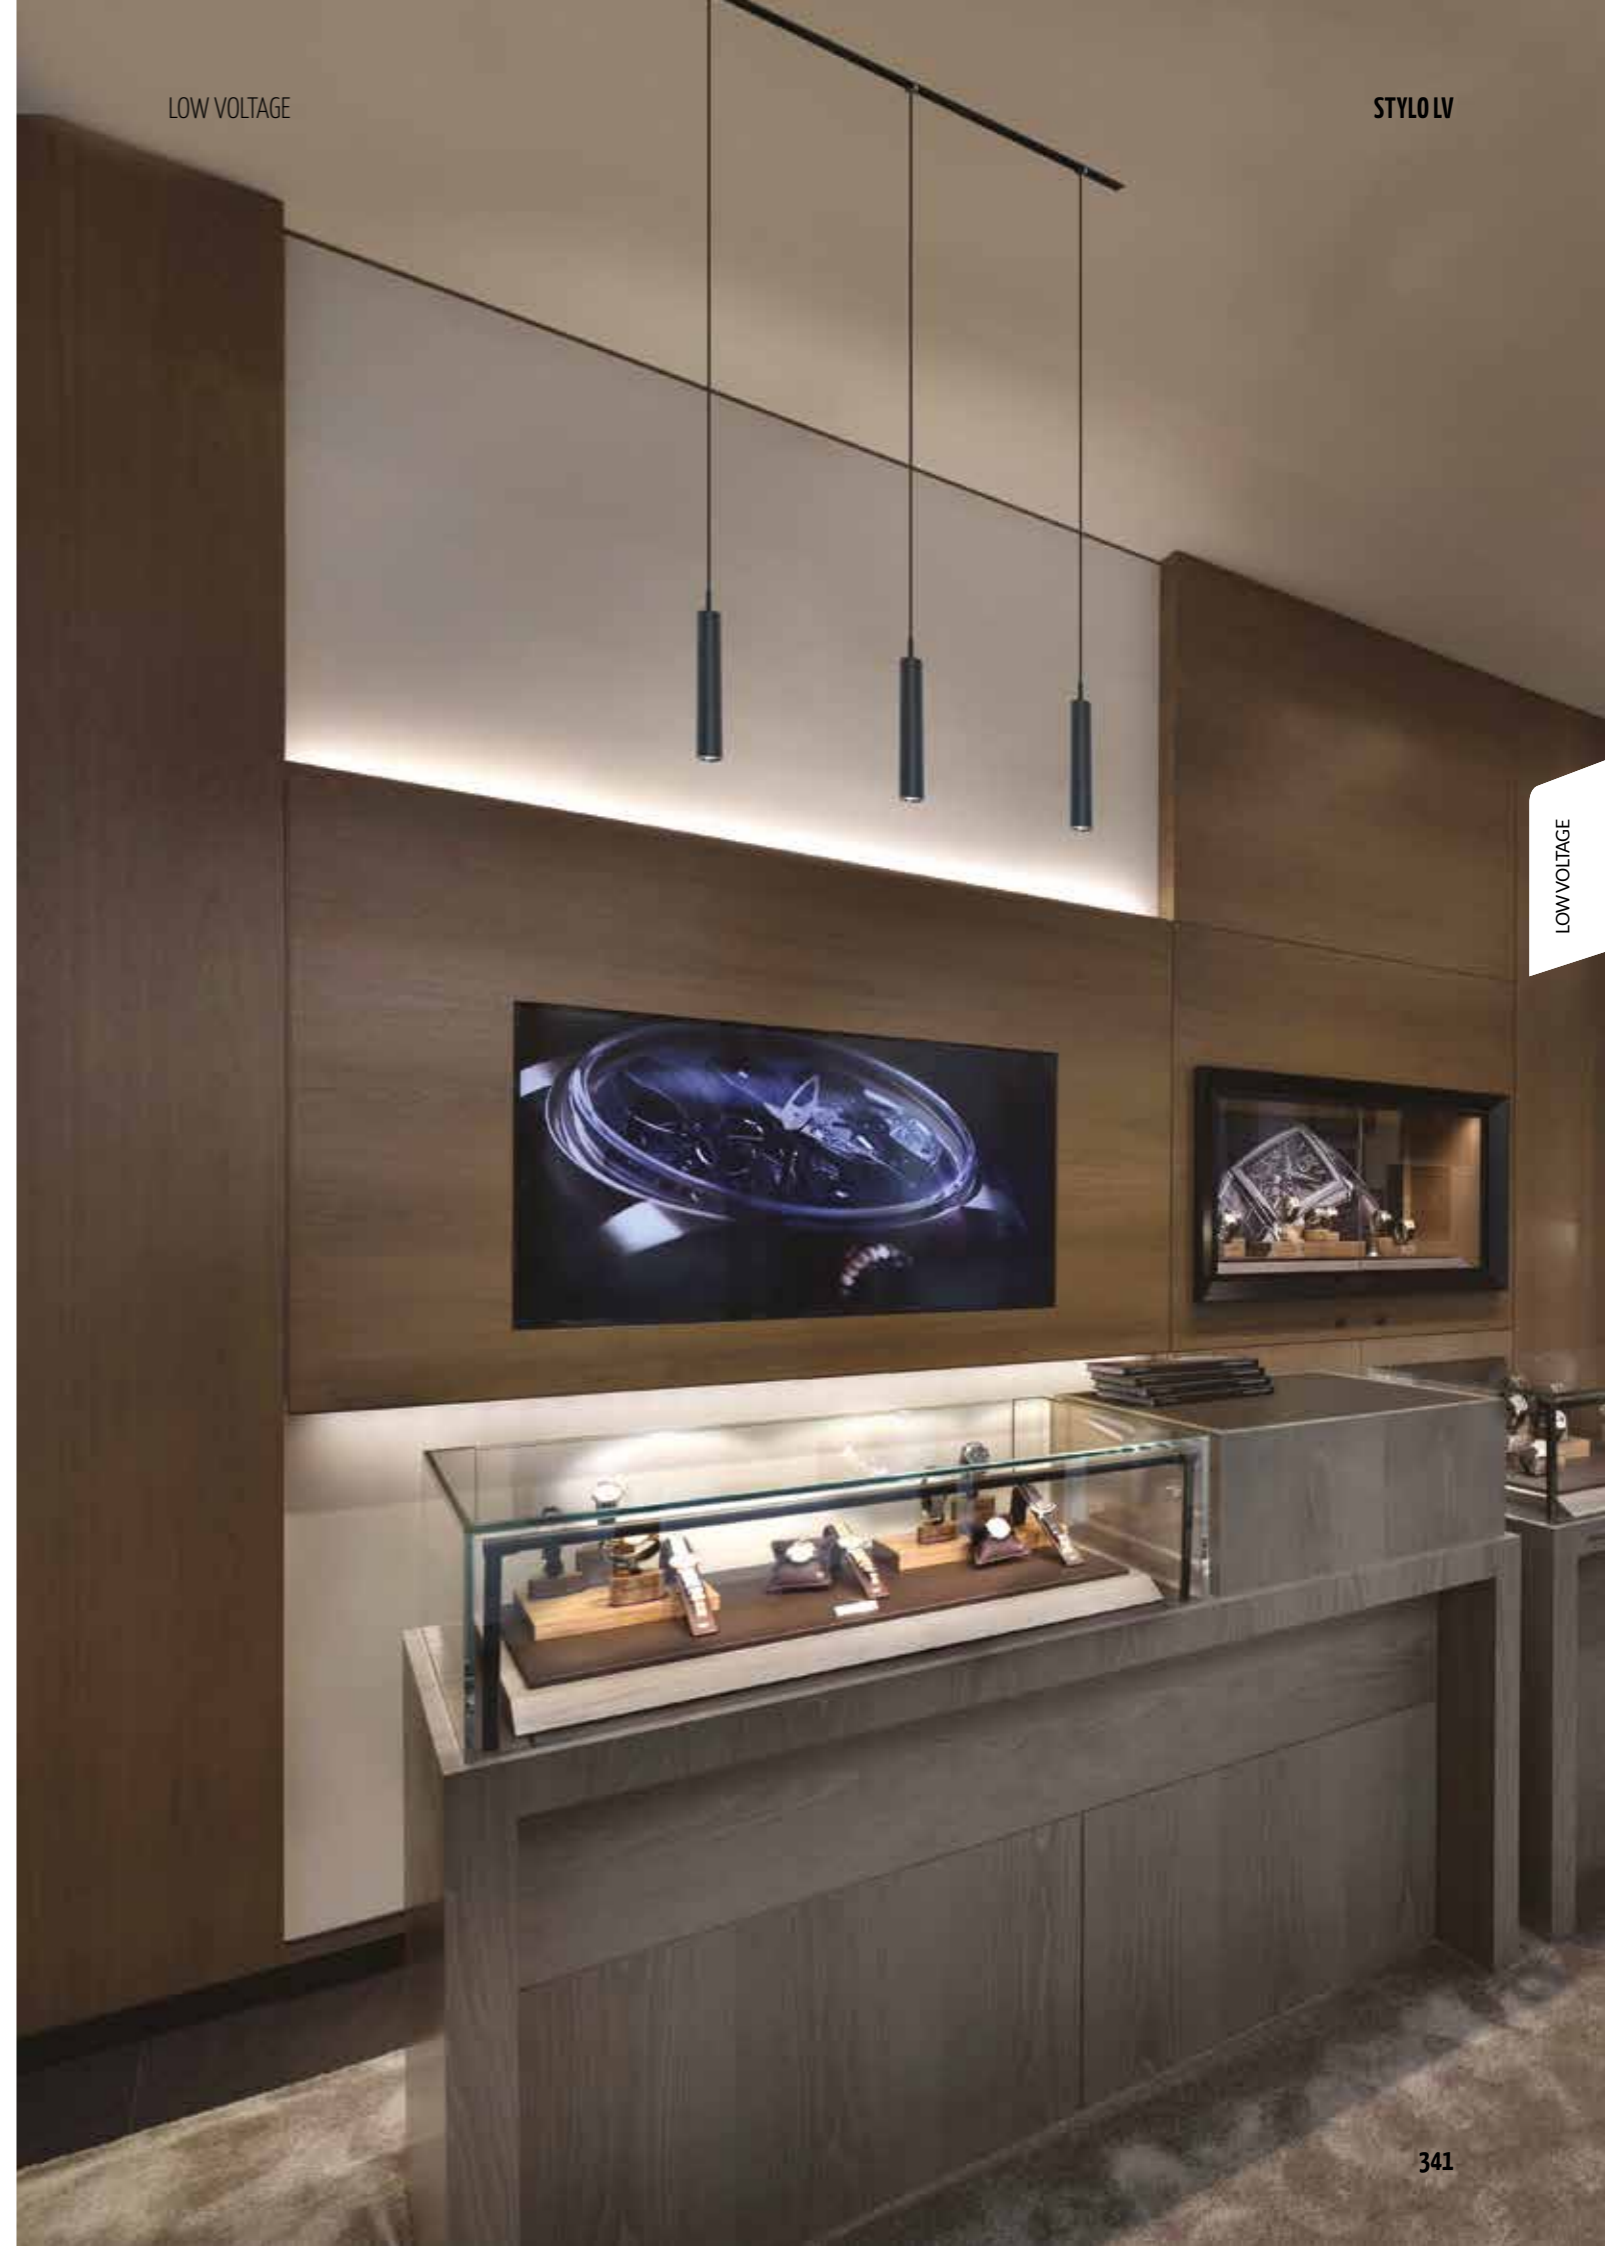

STYLO LV

ID CODE: 88

Miniature pendant fixture with a clean and elegant design. Perfectly suited for use with Esse-ci 48V low voltage track system. The LED light source is deep set, providing optimum glare control and visual comfort (CUT-OFF <30°).

See also:

STYLO ceiling p. 160
LV TRACK p. 354

Design
esse-ci

FEATURES

- Direct Emission
- UGR <19
- IP 40

LED

- 3000K/4000K
- >72 lm/W
- CRI >90
- Eye safety: RG0/RG1
- Mac Adams 3
- L80/B10 >50.000h

CERTIFICATIONS

- CE
- A+
- 5 years warranty

ON REQUEST

- DALI - RDD code (verify the version)
- 2700K - 5000K
- ETL READY

Optic

- Polycarbonate lens from 25°-40° beam angle.
- Honeycomb lens
- Additional PG diffuser

Body

Body in die-cast aluminium with epoxy powder coating

Colour

- White RAL 9003 wrinkled - Code: W
- Black RAL 9005 wrinkled - Code: BK