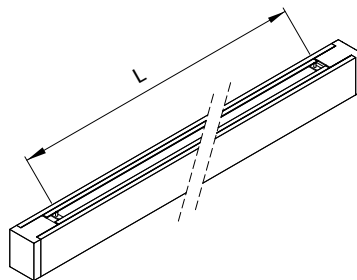

FIXING DISTANCES FOR SUSPENSION

	mm-min.	mm-max.
24W	300	450
36W	400	750
48W	600	1050
72W	800	1500
108W	1100	2240