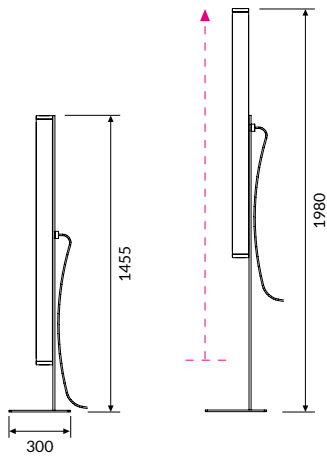

3-poles powered supply box.
Cable length 2000mm.

00AA165P

5-poles powered supply box.
Cable length 2000mm.

67AA11LED

Electrified linear joint with total emission for continuous rows installation.

67AA05

Internally electrified creative joint for horizontal change of direction.

67AA05V

Internally electrified 90° joint for vertical change of direction.

Technical Note

FIXING DISTANCES FOR SUSPENSION

	mm-min.	mm-max.
24W	300	450
36W	400	750
48W	600	1050
72W	800	1500
108W	1100	2240

MODULAR SYSTEM

The universal articulated joint is through-wired and facilitates the creation of unique shapes and pattern forms.

Accessories

67AA14

Spacers kit for wall/ceiling mounting.

67AA11LED

Electrified linear joint with total emission for continuous rows installation.

Technical Note

SEMPLICE FLOOR

FIXING DISTANCES FOR SUSPENSION

	mm-min.	mm-max.
24W	300	450
36W	400	750
48W	600	1050
72W	800	1500
108W	1100	2240

MODULAR SYSTEM

The universal articulated joint is through-wired and facilitates the creation of unique shapes and pattern forms.