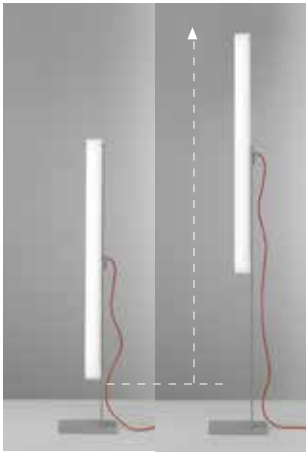

3-poles powered supply box.
Cable length 2000mm.

00AA165P

5-poles powered supply box.
Cable length 2000mm.

67AA11LED

Electrified linear joint with total emission for continuous rows installation.

67AA05

Internally electrified creative joint for horizontal change of direction.

67AA05V

Internally electrified 90° joint for vertical change of direction.

Technical Note

FIXING DISTANCES FOR SUSPENSION

	mm-min.	mm-max.
24W	300	450
36W	400	750
48W	600	1050
72W	800	1500
108W	1100	2240

MODULAR SYSTEM

The universal articulated joint is through-wired and facilitates the creation of unique shapes and pattern forms.

Accessories

67AA14

Spacers kit for wall/ceiling mounting.

67AA11LED

Electrified linear joint with total emission for continuous rows installation.

Technical Note

SEMPLICE FLOOR

FIXING DISTANCES FOR SUSPENSION

	mm-min.	mm-max.
24W	300	450
36W	400	750
48W	600	1050
72W	800	1500
108W	1100	2240

MODULAR SYSTEM

The universal articulated joint is through-wired and facilitates the creation of unique shapes and pattern forms.