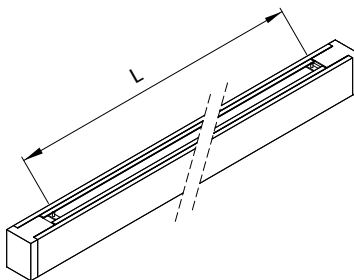

3-poles powered supply box.
Cable length 2000mm.

00AA165P

5-poles powered supply box.
Cable length 2000mm.

67AA11LED

Electrified linear joint with total emission for continuous rows installation.

67AA05

Internally electrified creative joint for horizontal change of direction.

67AA05V

Internally electrified 90° joint for vertical change of direction.

Technical Note

FIXING DISTANCES FOR SUSPENSION

	mm-min.	mm-max.
24W	300	450
36W	400	750
48W	600	1050
72W	800	1500
108W	1100	2240

MODULAR SYSTEM