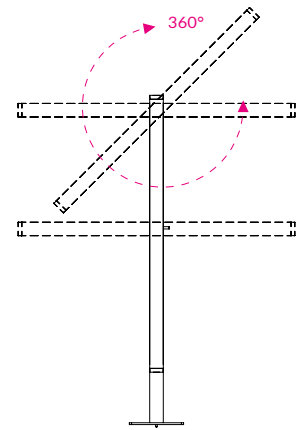

Accessories

67AA14

Spacers kit for wall/ceiling mounting.

67AA11LED

Electrified linear joint with total emission for continuous rows installation.

Technical Note

SEMPLICE FLOOR