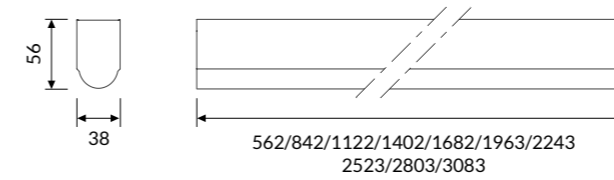

RGL LED PG HIGH POWER

OPTIC

PMMA diffuser for homogenous emission.

End caps and ceiling mounting kit included.

IP 40 A+