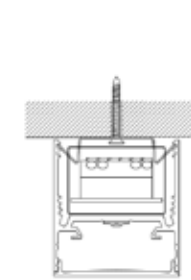

PROFREEL CONVERTER

The driver should be selected according to the power of led strips you intend to use, and its length.

CONVERTER ON/OFF 24V FOR REMOTE INSTALLATION

COD	Light Bulb Icon
83LC10024IS	24V 100W
83LC18024IS	24V 180W

CONVERTER DALI 24V FOR REMOTE INSTALLATION

COD	Light Bulb Icon
83LC15024ISD	24V 150W

CONVERTER BLUETOOTH 24V FOR REMOTE INSTALLATION

COD	Light Bulb Icon
83LC3524ISBT	24V 35W
83LC6024ISBT	24V 60W
83LC10024ISBT	24V 100W
83LC15024ISBT	24V 150W

CONVERTER ON/OFF 24V TO BE HOUSED INSIDE THE EXTRUSION

COD	Light Bulb Icon
83LC2024	24V 20W
83LC6024	24V 60W

CONVERTER DALI 24V TO BE HOUSED INSIDE THE EXTRUSION

COD	Light Bulb Icon
83LC10024D	24V 100W

Accessories

83PG1000
83PG2000
83PG3000
PG diffuser from 1000mm / 2000mm / 3000mm.

83IN1000
Indirect PMMA semiopal cover L. 1200mm.

83SC10000
PG methacrylate diffuser, 10m coil to be measured and cut on site to provide continuous gap-free light diffusion.

83AA13
Single wire 1500mm long adjustable suspension kit.

83AA1330
Single wire 3000mm long adjustable suspension kit.

83AA14
Ceiling mounting kit.

00AA16
3 poles-powered supply box. Cable length 2000mm.

00AA165P
5 poles-powered supply box. Cable length 2000mm.

83AA09
End caps kit.

Accessories

83AA11
Linear joint.

83AA17
Brackets kit for recessed installation.

83AA18563
83AA18843
83AA181123
83AA181404
83AA181684
83AA182524
Kit for concrete.

Technical Note

INTRODUCTION

PROFREEL leaves complete freedom to customize both the lengths and the luminous shapes that you want to create. Horizontal and vertical angles are obtained easily by cutting the profile and the diffuser directly on site.

A FEW EASY STEPS