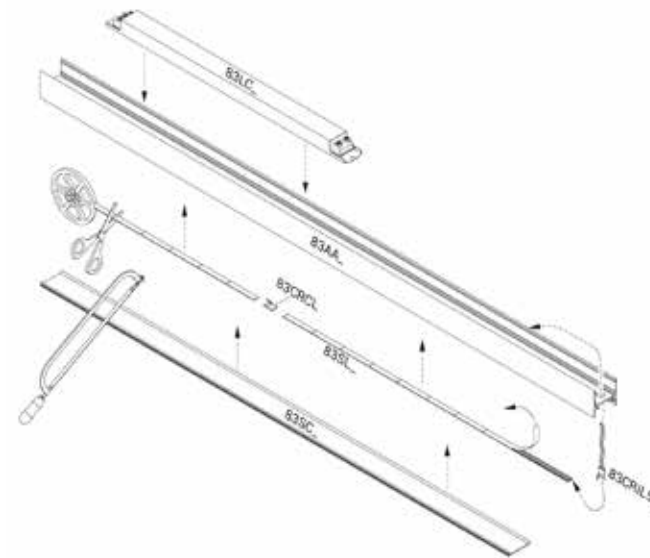

83AA13
Single wire 1500mm long adjustable suspension kit.

83AA1330
Single wire 3000mm long adjustable suspension kit.

83AA14
Ceiling mounting kit.

00AA16
3 poles-powered supply box. Cable length 2000mm.

00AA165P
5 poles-powered supply box. Cable length 2000mm.

83AA09
End caps kit.

Accessories

83AA11
Linear joint.

83AA17
Brackets kit for recessed installation.

83AA18563
83AA18843
83AA181123
83AA181404
83AA181684
83AA182524
Kit for concrete.

Technical Note

INTRODUCTION

PROFREEL leaves complete freedom to customize both the lengths and the luminous shapes that you want to create. Horizontal and vertical angles are obtained easily by cutting the profile and the diffuser directly on site.