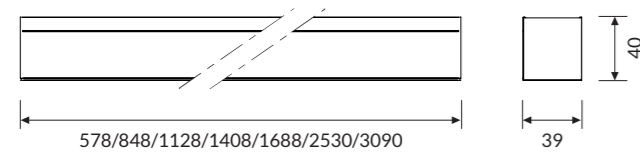

PROFREEL IS

OPTIC

Satin methacrylate totally homogeneous extruded diffuser, UGR <22.

Luminaire complete with strip 10 W/mt, end caps and converter.
Mounting accessories to be ordered separately. See accessories on p. 112.