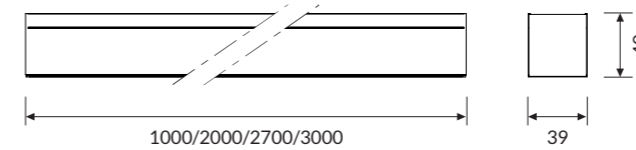

PROFREEL

Aluminum profile for ceiling, suspension or recessed installation.

See accessories on p. 112.