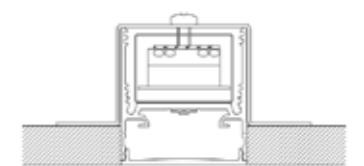

PROFREEL CONVERTER

The driver should be selected according to the power of led strips you intend to use, and its length.

CONVERTER ON/OFF 24V FOR REMOTE INSTALLATION

COD	Light Bulb Icon
83LC10024IS	24V 100W
83LC18024IS	24V 180W

CONVERTER DALI 24V FOR REMOTE INSTALLATION

COD	Light Bulb Icon
83LC15024ISD	24V 150W

CONVERTER BLUETOOTH 24V FOR REMOTE INSTALLATION

COD	Light Bulb Icon
83LC3524ISBT	24V 35W
83LC6024ISBT	24V 60W
83LC10024ISBT	24V 100W
83LC15024ISBT	24V 150W

CONVERTER ON/OFF 24V TO BE HOUSED INSIDE THE EXTRUSION

COD	Light Bulb Icon
83LC2024	24V 20W
83LC6024	24V 60W

CONVERTER DALI 24V TO BE HOUSED INSIDE THE EXTRUSION

COD	Light Bulb Icon
83LC10024D	24V 100W

Accessories

83CLD1000
83CLD2000
83CLD3000
CLD diffuser (collimated optic, UGR<16) from 1000mm / 2000mm / 3000mm.

83CLD10000
CLD diffuser (collimated optic, UGR<16), 10m coil to be measured and cut on site to provide continuous gap-free light diffusion.

83AA1330
Single wire 3000mm long adjustable suspension kit.

83PG1000
83PG2000
83PG3000
PG diffuser from 1000mm / 2000mm / 3000mm.

83SC10000
PG methacrylate diffuser, 10m coil to be measured and cut on site to provide continuous gap-free light diffusion.

83AA14
Ceiling mounting kit.

83IN1000
Indirect PMMA semiopal cover L. 1200mm.

83AA13
Single wire 1500mm long adjustable suspension kit.

00AA16
3 poles-powered supply box. Cable length 2000mm.

Accessories

00AA165P
5 poles-powered supply box. Cable length 2000mm.

83AA09
End caps kit.

83AA11
Linear joint.

83AA17
Brackets kit for recessed installation.

83AA18563
83AA18843
83AA181123
83AA181404
83AA181684
83AA182524
Kit for concrete.

Technical Note