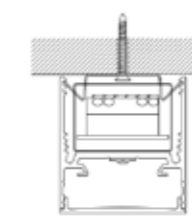

PROFREEL CONVERTER

The driver should be selected according to the power of led strips you intend to use, and its length.

CONVERTER ON/OFF 24V FOR REMOTE INSTALLATION

COD	Light Bulb Icon
83LC10024IS	24V 100W
83LC18024IS	24V 180W

CONVERTER DALI 24V FOR REMOTE INSTALLATION

COD	Light Bulb Icon
83LC15024ISD	24V 150W

CONVERTER BLUETOOTH 24V FOR REMOTE INSTALLATION

COD	Light Bulb Icon
83LC3524ISBT	24V 35W
83LC6024ISBT	24V 60W
83LC10024ISBT	24V 100W
83LC15024ISBT	24V 150W

CONVERTER ON/OFF 24V TO BE HOUSED INSIDE THE EXTRUSION

COD	Light Bulb Icon
83LC2024	24V 20W
83LC6024	24V 60W

CONVERTER DALI 24V TO BE HOUSED INSIDE THE EXTRUSION

COD	Light Bulb Icon
83LC10024D	24V 100W

Accessories

83CLD1000
83CLD2000
83CLD3000
CLD diffuser (collimated optic, UGR<16) from 1000mm / 2000mm / 3000mm.

83CLD10000
CLD diffuser (collimated optic, UGR<16), 10m coil to be measured and cut on site to provide continuous gap-free light diffusion.

83AA1330
Single wire 3000mm long adjustable suspension kit.

83PG1000
83PG2000
83PG3000
PG diffuser from 1000mm / 2000mm / 3000mm.

83SC10000
PG methacrylate diffuser, 10m coil to be measured and cut on site to provide continuous gap-free light diffusion.

83AA14
Ceiling mounting kit.

83IN1000
Indirect PMMA semiopal cover L. 1200mm.

83AA13
Single wire 1500mm long adjustable suspension kit.

00AA16
3 poles-powered supply box. Cable length 2000mm.

Accessories

00AA165P
5 poles-powered supply box. Cable length 2000mm.

83AA09
End caps kit.

83AA11
Linear joint.

83AA17
Brackets kit for recessed installation.

83AA18563
83AA18843
83AA181123
83AA181404
83AA181684
83AA182524
Kit for concrete.

Technical Note