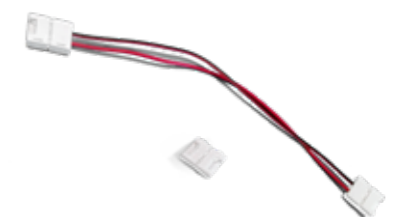

# PROFREEL

ID CODE: 83

PROFREEL is a fixture series for ceiling, suspension or frameless recessed mounting that **leaves space for customization directly on site**. The device consists of an aluminum body supplied in lengths of up to 3 meters, electronic components (driver and LED strip), that can be selected according to the site needs. The PG methacrylate diffuser is supplied in a 10m coil to be measured and cut on site to realize **bright lines of perfectly homogeneous light without interruption**. PROFREEL also allows the application of LED tapelight into the top of the profile to achieve bi-directional light distribution. The possibility of integrating the driver inside of the lamp body is the main advantage: in this way the installation is simplified and the aesthetics improved.

## PROFREEL FAST CONNECTORS

Fast connectors of start and continuous line.

COD	
83CRIL500	Connector start line with cables 500mm
83CRCL	Connector center line