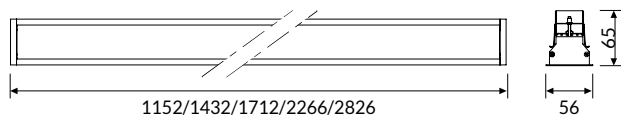

OPTIC

PMMA diffuser for a soft emission with no shadow evident.

IP 40

VERSIONS

PG

COD		lm	mm
40PG48HCL	48W	3780	1152
40PG60HCL	60W	4725	1432
40PG72HCL	72W	5670	1712
40PG96HCL	96W	7560	2266
40PG120HCL	120W	9450	2826