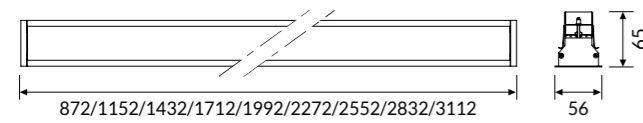

OVVIO DISPLAY LED LOW POWER

OPTIC

PMMA diffuser for a soft emission (UGR<22) with no shadow evident.

End caps not included. See accessories on p. 121.

Light Bulb Icon	Light Bulb Icon
18W	858 mm
24W	1138 mm
30W	1418 mm
36W	1698 mm
42W	1986 mm

IP 40 A++

Light Bulb Icon	Light Bulb Icon
48W	2266 mm
54W	2546 mm
60W	2826 mm
66W	3106 mm

Both for single installation and continuous rows add 4mm at the cutout for the end cap kit.

COLOUR TEMPERATURE 3000K