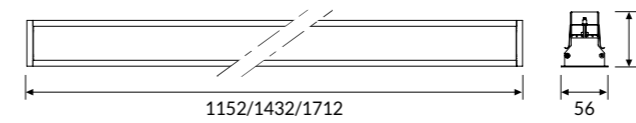

OVVIO DISPLAY LED HIGH POWER

OPTIC

PMMA diffuser for a soft emission (UGR<22) with no shadow evident.

End caps not included. See accessories on p. 121.

Light Bulb Icon	Light Bulb Icon
48W	1138 mm
60W	1418 mm
72W	1698 mm

Both for single installation and continuous rows add 4mm at the cutout for the end cap kit.

COLOUR TEMPERATURE 4000K

COD	Light Bulb Icon	lm	mm
40PG48L490HP	48W	4494	1152
40PG60L490HP	60W	5619	1432
40PG72L490HP	72W	6743	1712

3000K

COD	Light Bulb Icon	lm	mm
40PG48L390HP	48W	4401	1152
40PG60L390HP	60W	5501	1432
40PG72L390HP	72W	6601	1712

Accessories

End caps kit.

Linear joint.

PG metacrilate diffuser (UGR<22), 10m coil to be measured and cut on site to provide continuous gap-free light diffusion.