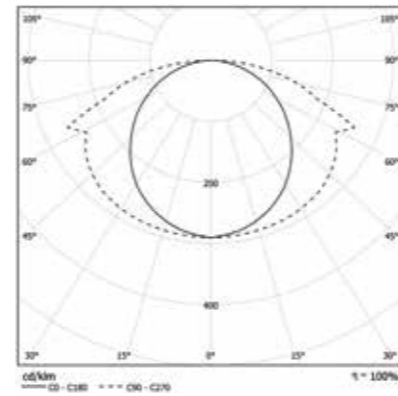

OVVIO DISPLAY LED LOW POWER

OPTIC

PMMA diffuser for a soft emission (UGR<22) with no shadow evident.

End caps not included. See accessories on p. 121.

Light Bulb Icon	Light Bulb Icon
18W	858 mm
24W	1138 mm
30W	1418 mm
36W	1698 mm
42W	1986 mm

COLOUR TEMPERATURE 4000K

COD	Light Bulb Icon	lm	mm
40PG18L490	18W	1686	872
40PG24L490	24W	2248	1152
40PG30L490	30W	2810	1432
40PG36L490	36W	3371	1712
40PG42L490	42W	3933	1992
40PG48L490	48W	4496	2272
40PG54L490	54W	5057	2552
40PG60L490	60W	5619	2832
40PG66L490	66W	6181	3112

IP 40 A++

Light Bulb Icon	Light Bulb Icon
48W	2266 mm
54W	2546 mm
60W	2826 mm
66W	3106 mm

Both for single installation and continuous rows add 4mm at the cutout for the end cap kit.

COLOUR TEMPERATURE 3000K

OVVIO DISPLAY LED HIGH POWER

OPTIC

PMMA diffuser for a soft emission (UGR<22) with no shadow evident.

End caps not included. See accessories on p. 121.

Light Bulb Icon	Light Bulb Icon
48W	1138 mm
60W	1418 mm
72W	1698 mm