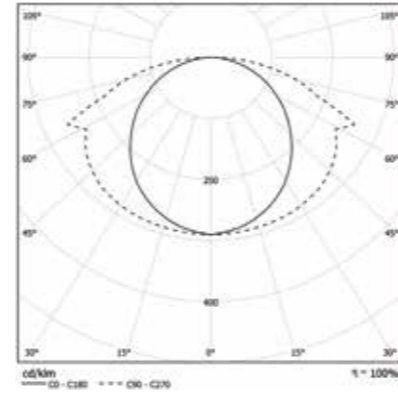

### OPTIC

PMMA diffuser for a soft emission (UGR<22) with no shadow evident.

End caps not included. See accessories on p. 121.

Light Bulb Icon	Light Bulb with G Icon
18W	858 mm
24W	1138 mm
30W	1418 mm
36W	1698 mm
42W	1986 mm

IP 40 A++

Light Bulb Icon	Light Bulb with G Icon
48W	2266 mm
54W	2546 mm
60W	2826 mm
66W	3106 mm

Both for single installation and continuous rows add 4mm at the cutout for the end cap kit.