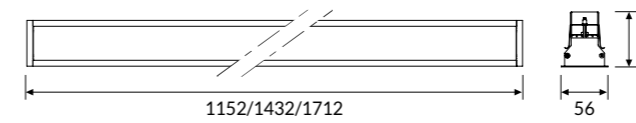

OVVIO DISPLAY LED HIGH POWER

OPTIC

PMMA diffuser for a soft emission (UGR<22) with no shadow evident.

End caps not included. See accessories on p. 121.

Light Bulb Icon	Light Bulb with G Icon
48W	1138 mm
60W	1418 mm
72W	1698 mm

Both for single installation and continuous rows add 4mm at the cutout for the end cap kit.

COLOUR TEMPERATURE 4000K

COD	Light Bulb Icon	lm	mm
40PG48L490HP	48W	4494	1152
40PG60L490HP	60W	5619	1432
40PG72L490HP	72W	6743	1712

3000K

COD	Light Bulb Icon	lm	mm
40PG48L390HP	48W	4401	1152
40PG60L390HP	60W	5501	1432
40PG72L390HP	72W	6601	1712

Accessories

End caps kit.

Linear joint.

PG metacrilate diffuser (UGR<22), 10m coil to be measured and cut on site to provide continuous gap-free light diffusion.