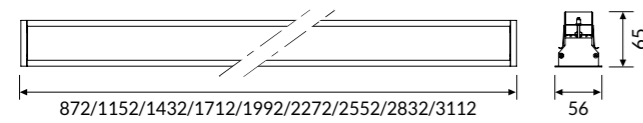

OVVIO DISPLAY LED LOW POWER

OPTIC

PMMA diffuser for a soft emission (UGR<22) with no shadow evident.

End caps not included. See accessories on p. 121.

Light Bulb Icon	Light Bulb with G Icon
18W	858 mm
24W	1138 mm
30W	1418 mm
36W	1698 mm
42W	1986 mm

COLOUR TEMPERATURE 4000K

COD	Light Bulb Icon	lm	mm
40PG18L490	18W	1686	872
40PG24L490	24W	2248	1152
40PG30L490	30W	2810	1432
40PG36L490	36W	3371	1712
40PG42L490	42W	3933	1992
40PG48L490	48W	4496	2272
40PG54L490	54W	5057	2552
40PG60L490	60W	5619	2832
40PG66L490	66W	6181	3112