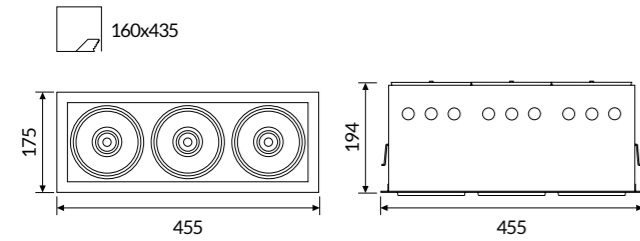

OTELLO LED 3X

OPTIC

Internal aluminum reflectors:
12°- 20°- 40° - 70° beam angles.