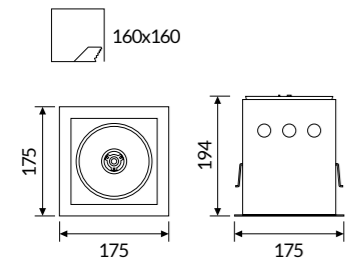

OTELLO LED 1X

OPTIC

Internal aluminum reflectors:
12°- 20°- 40° - 70° beam angles.