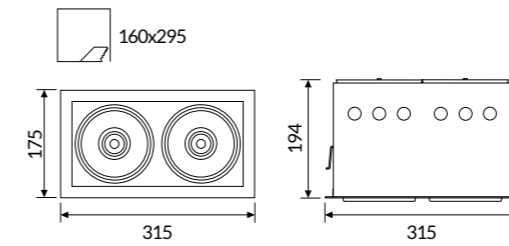

OTELLO LED 2X

OPTIC

Internal aluminum reflectors:
12°- 20°- 40° - 70° beam angles.