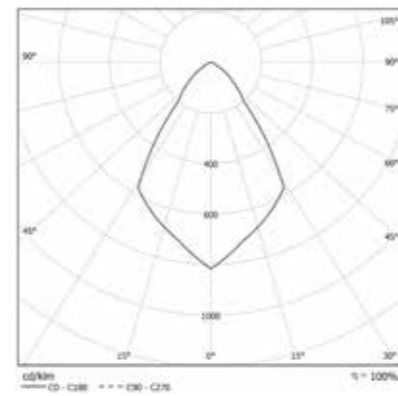

Optic · Internal aluminium reflectors from 12° - 20° - 40° - 70° beam angles
· Honeycomb optic. Sculpture optic. Frosted glass

Body Manufactured from folded metal sheet. Spotlights in die-cast aluminum.

Colours ○ White RAL 9003 - Code: B

OTELLO LED 1X

OPTIC

Internal aluminum reflectors:
12°- 20°- 40° - 70° beam angles.

IP 40 A+

COLOUR TEMPERATURE

4000K

3000K