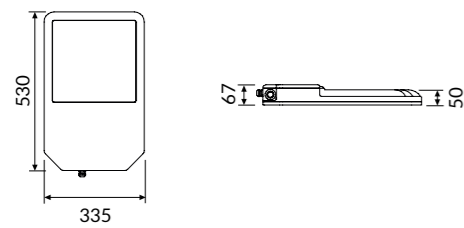

MAGIS LARGE NB

OPTIC

Polycarbonate narrow lens.

COLOUR TEMPERATURE

4000K

COD	💡	lm
92NB200L4L	200W	24000
92NB250L4L	250W	30000
92NB300L4L	300W	36000