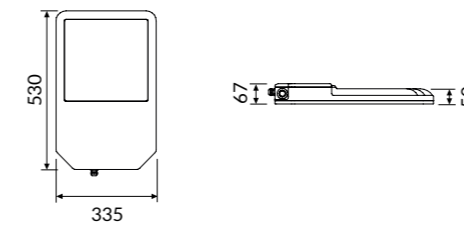

MAGIS LARGE WB

OPTIC

Polycarbonate lens with diffusing emission.

COLOUR TEMPERATURE

4000K

COD	💡	lm
92WB200L4L	200W	25000
92WB250L4L	250W	31250
92WB300L4L	300W	37500

IP 66 A+