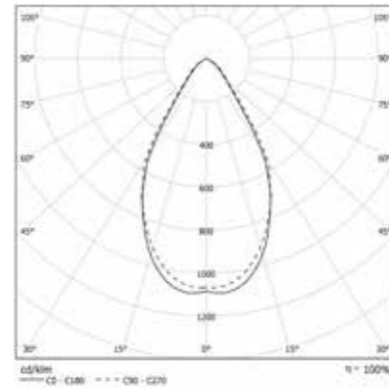

MAGIS MEDIUM NB

OPTIC

Polycarbonate narrow lens.

COLOUR TEMPERATURE

4000K

COD	💡	lm
92NB100L4M	100W	12000
92NB150L4M	150W	18000

IP 66 A+

IP 66 A+

MAGIS LARGE NB

OPTIC

Polycarbonate narrow lens.

COLOUR TEMPERATURE

4000K

COD	💡	lm
92NB200L4L	200W	24000
92NB250L4L	250W	30000
92NB300L4L	300W	36000

MAGIS MEDIUM WB

OPTIC