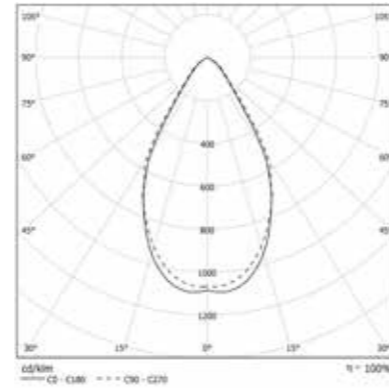

MAGIS MEDIUM NB

OPTIC

Polycarbonate narrow lens.

COLOUR TEMPERATURE

4000K

COD	💡	lm
92NB100L4M	100W	12000
92NB150L4M	150W	18000

IP 66 A+

IP 66 A+

MAGIS LARGE NB

OPTIC

Polycarbonate narrow lens.

COLOUR TEMPERATURE

4000K

COD	💡	lm
92NB200L4L	200W	24000
92NB250L4L	250W	30000
92NB300L4L	300W	36000

MAGIS MEDIUM WB

OPTIC