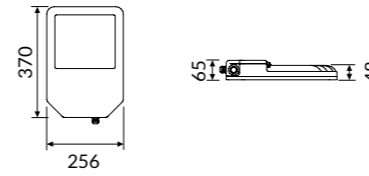

MAGIS MEDIUM WB

OPTIC

Polycarbonate lens with diffusing emission.

COLOUR TEMPERATURE

4000K

COD	💡	lm
92WB100L4M	100W	12500
92WB150L4M	150W	18750