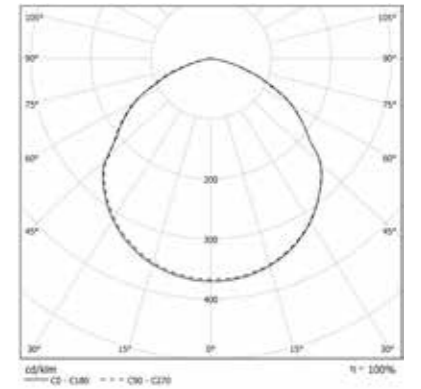

Polycarbonate lens with diffusing emission.

COLOUR TEMPERATURE

4000K

COD	💡	lm
92WB100L4M	100W	12500
92WB150L4M	150W	18750

IP 66 A+

MAGIS LARGE WB

OPTIC

Polycarbonate lens with diffusing emission.