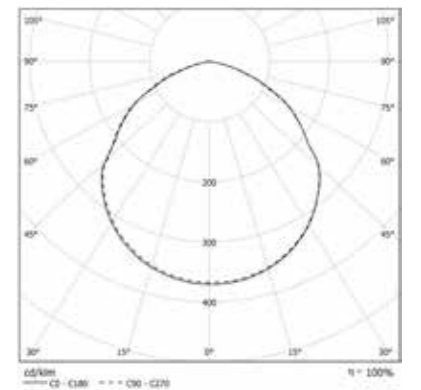

Accessories

92AA13

Single wire 1500mm long adjustable suspension kit.

92AA1330

Single wire 3000mm long adjustable suspension kit.

92AAGPM 92AAGPL

Wireguard.