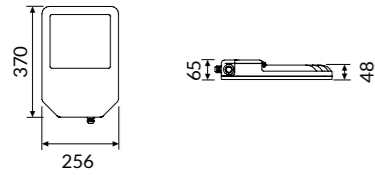

MAGIS MEDIUM NB

OPTIC

Polycarbonate narrow lens.

COLOUR TEMPERATURE

4000K

COD	💡	lm
92NB100L4M	100W	12000
92NB150L4M	150W	18000