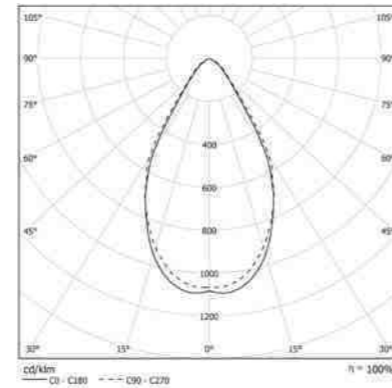

IP 66 A*

MAGIS LARGE NB

OPTIC

Polycarbonate narrow lens.

COLOUR TEMPERATURE

4000K

COD	💡	lm
92NB200L4L	200W	27200
92NB250L4L	250W	33900
92NB300L4L	300W	40680

INDUSTRIAL IP