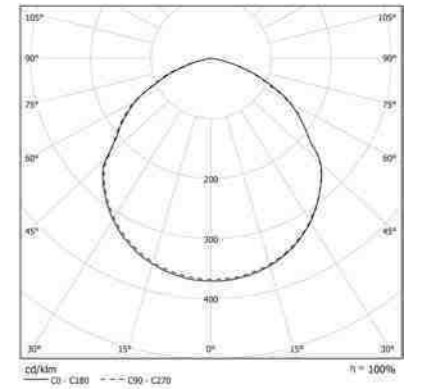

MAGIS MEDIUM WB

OPTIC

Polycarbonate lens with diffusing emission.

COLOUR TEMPERATURE

4000K

COD	💡	lm
92WB100L4M	100W	13625
92WB150L4M	150W	20438

IP 66 A*

MAGIS LARGE WB