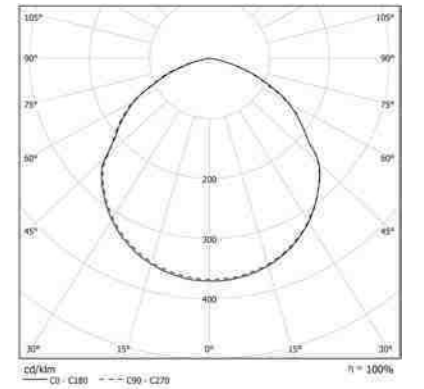

Accessories

92AA13

Single wire 1500mm long adjustable suspension kit.

92AA1330

Single wire 3000mm long adjustable suspension kit.

92AAGPM 92AAGPL

Wireguard.