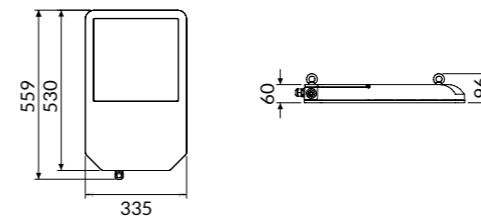

MAGIS LARGE WB

OPTIC

Polycarbonate lens with diffusing emission.

COLOUR TEMPERATURE

4000K

COD	💡	lm
92WB200L4L	200W	28250
92WB250L4L	250W	35313
92WB300L4L	300W	42375