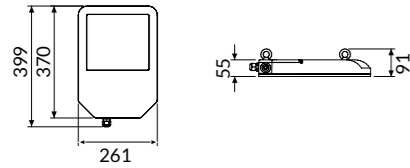

esse-ci

MAGIS MEDIUM NB

OPTIC

Polycarbonate narrow lens.

COLOUR TEMPERATURE

4000K

COD	💡	lm
92NB100L4M	100W	13100
92NB150L4M	150W	19620