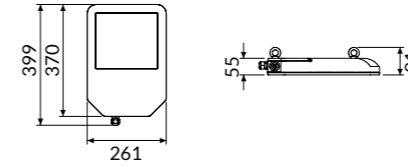

MAGIS MEDIUM WB

OPTIC

Polycarbonate lens with diffusing emission.

COLOUR TEMPERATURE

4000K

COD	💡	lm
92WB100L4M	100W	13625
92WB150L4M	150W	20438