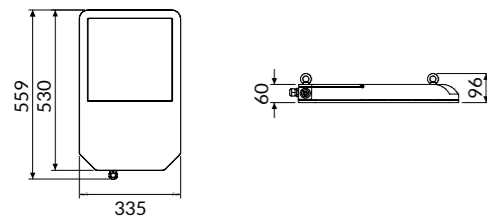

IP 66 A*

MAGIS LARGE NB

OPTIC

Polycarbonate narrow lens.

COLOUR TEMPERATURE

4000K

COD	💡	lm
92NB200L4L	200W	27200
92NB250L4L	250W	33900
92NB300L4L	300W	40680

INDUSTRIAL IP