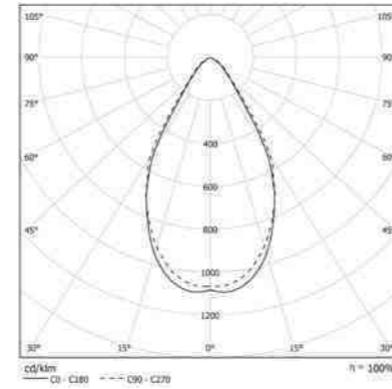

IP 66 A*

MAGIS LARGE NB

OPTIC

Polycarbonate narrow lens.

COLOUR TEMPERATURE

4000K

COD	💡	lm
92NB200L4L	200W	27200
92NB250L4L	250W	33900
92NB300L4L	300W	40680

INDUSTRIAL IP