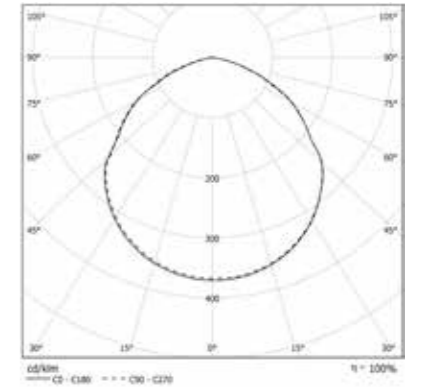

COLOUR TEMPERATURE **4000K**

COD	💡	lm
92AS200L4L	200W	23000
92AS250L4L	250W	28750
92AS300L4L	300W	34500

IP 66 A+

IP 66 A+

MAGIS FLOOD LARGE WBE

OPTIC

Polycarbonate lens with wide area emission.

COLOUR TEMPERATURE **4000K**

COD	💡	lm
92WBE200L4L	200W	25000
92WBE250L4L	250W	31250
92WBE300L4L	300W	37500

IP 66 A+

MAGIS FLOOD LARGE HW

OPTIC

Polycarbonate lens with high asymmetric forward throw emission.

COLOUR TEMPERATURE **4000K**