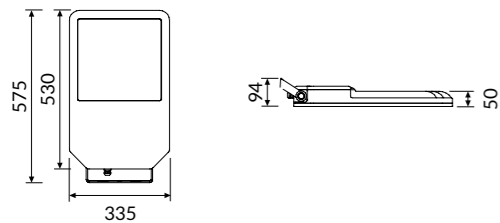

MAGIS FLOOD LARGE AS

OPTIC

Polycarbonate lens with asymmetric emission.

COLOUR TEMPERATURE **4000K**

COD	💡	lm
92AS200L4L	200W	23000
92AS250L4L	250W	28750
92AS300L4L	300W	34500