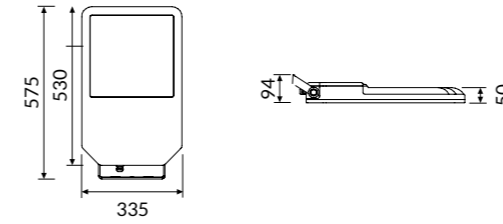

MAGIS FLOOD LARGE WBE

OPTIC

Polycarbonate lens with wide area emission.

COLOUR TEMPERATURE **4000K**

COD	💡	lm
92WBE200L4L	200W	25000
92WBE250L4L	250W	31250
92WBE300L4L	300W	37500