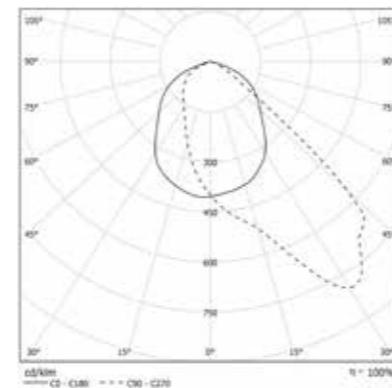

COLOUR TEMPERATURE **4000K**

COD	💡	lm
92AS200L4L	200W	23000
92AS250L4L	250W	28750
92AS300L4L	300W	34500

IP 66 A+

IP 66 A+

MAGIS FLOOD LARGE WBE

OPTIC

Polycarbonate lens with wide area emission.

COLOUR TEMPERATURE **4000K**

COD	💡	lm
92WBE200L4L	200W	25000
92WBE250L4L	250W	31250
92WBE300L4L	300W	37500

IP 66 A+

MAGIS FLOOD LARGE HW

OPTIC

Polycarbonate lens with high asymmetric forward throw emission.

COLOUR TEMPERATURE **4000K**