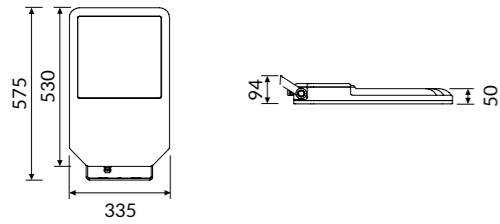

MAGIS FLOOD LARGE NBE

OPTIC

Polycarbonate narrow lens.

COLOUR TEMPERATURE **4000K**

COD	💡	lm
92NBE200L4L	200W	24000
92NBE250L4L	250W	30000
92NBE300L4L	300W	36000

MAGIS FLOOD LARGE AS

OPTIC

Polycarbonate lens with asymmetric emission.

COD	💡	lm
92WBE200L4L	200W	25000
92WBE250L4L	250W	31250
92WBE300L4L	300W	37500

IP 66 A+

MAGIS FLOOD LARGE HW

OPTIC

Polycarbonate lens with high asymmetric forward throw emission.

COLOUR TEMPERATURE **4000K**

COD	💡	lm
92HW200L4L	200W	23000
92HW250L4L	250W	28750
92HW300L4L	300W	34500

IP 66 A+

Accessories

92AATP
Kit for fixing on pole.

92AAVIM
92AAVIL
Visor for MEDIUM and LARGE versions.

92AASP
Angle bracket for wall mounting.