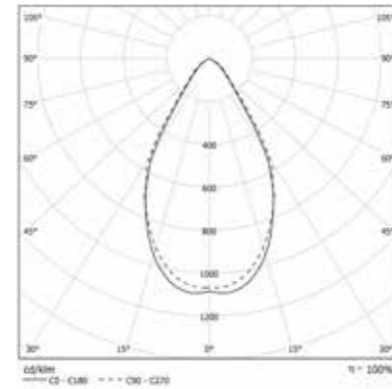

MAGIS FLOOD LARGE NBE

OPTIC

Polycarbonate narrow lens.

COLOUR TEMPERATURE **4000K**

COD	💡	lm
92NBE200L4L	200W	24000
92NBE250L4L	250W	30000
92NBE300L4L	300W	36000

MAGIS FLOOD LARGE AS

OPTIC

Polycarbonate lens with asymmetric emission.

COLOUR TEMPERATURE **4000K**

COD	💡	lm
92AS200L4L	200W	23000
92AS250L4L	250W	28750
92AS300L4L	300W	34500

IP 66 A+

IP 66 A+

MAGIS FLOOD LARGE WBE

OPTIC

Polycarbonate lens with wide area emission.

COLOUR TEMPERATURE **4000K**

COD	💡	lm
92WBE200L4L	200W	25000
92WBE250L4L	250W	31250
92WBE300L4L	300W	37500

IP 66 A+

MAGIS FLOOD LARGE HW

OPTIC

Polycarbonate lens with high asymmetric forward throw emission.

COLOUR TEMPERATURE **4000K**