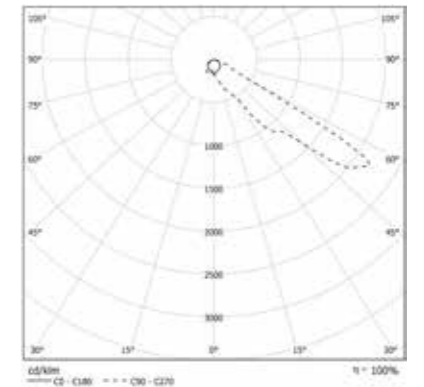

COD	💡	lm
92WBE200L4L	200W	25000
92WBE250L4L	250W	31250
92WBE300L4L	300W	37500

IP 66 A+

MAGIS FLOOD LARGE HW

OPTIC

Polycarbonate lens with high asymmetric forward throw emission.

COLOUR TEMPERATURE **4000K**

COD	💡	lm
92HW200L4L	200W	23000
92HW250L4L	250W	28750
92HW300L4L	300W	34500

IP 66 A+

Accessories

92AATP
Kit for fixing on pole.

92AAVIM
92AAVIL
Visor for MEDIUM and LARGE versions.

92AASP
Angle bracket for wall mounting.