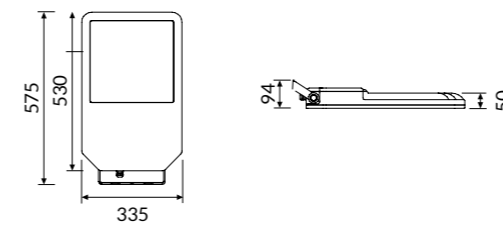

COD	💡	lm
92WBE200L4L	200W	25000
92WBE250L4L	250W	31250
92WBE300L4L	300W	37500

IP 66 A+

MAGIS FLOOD LARGE HW

OPTIC

Polycarbonate lens with high asymmetric forward throw emission.

COLOUR TEMPERATURE **4000K**

COD	💡	lm
92HW200L4L	200W	23000
92HW250L4L	250W	28750
92HW300L4L	300W	34500

IP 66 A+

Accessories

92AATP
Kit for fixing on pole.

92AAVIM
92AAVIL
Visor for MEDIUM and LARGE versions.

92AASP
Angle bracket for wall mounting.