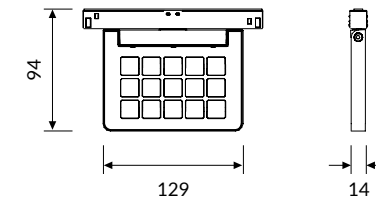

LUDO SPOT AS

OPTIC

PMMA lens for wall wash emission.