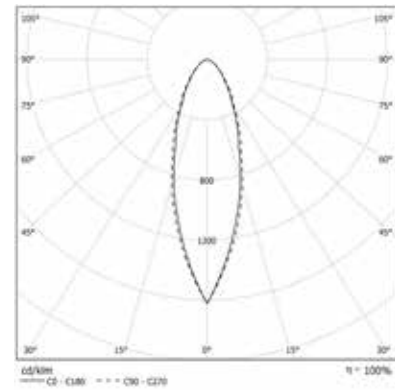

### LUDO SPOT LN

**OPTIC**

PMMA lens 45° emission.

IP 40 A++

COLOUR TEMPERATURE 4000K

COD		lm
20LN10L49045	10W	950

COLOUR TEMPERATURE 3000K

COD		lm
20LN10L39045	10W	855