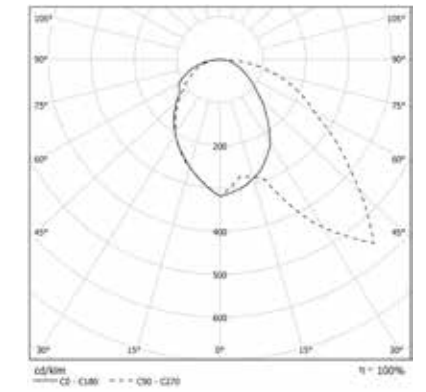

### LUDO SPOT LN

**OPTIC**

PMMA lens 45° emission.

IP 40 A++

COLOUR TEMPERATURE 4000K

COD		lm
20LN10L49045	10W	950

COLOUR TEMPERATURE 3000K

COD		lm
20LN10L39045	10W	855

### LUDO SPOT AS

**OPTIC**

PMMA lens for wall wash emission.

IP 40 A++

COLOUR TEMPERATURE 4000K

COD		lm
20AS10L490	10W	977

COLOUR TEMPERATURE 3000K

COD		lm
20AS10L390	10W	897