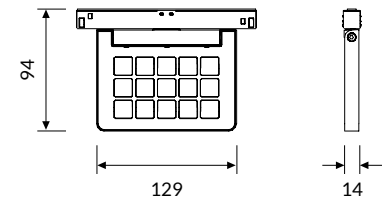

LUDO SPOT LN

OPTIC

PMMA lens 45° emission.