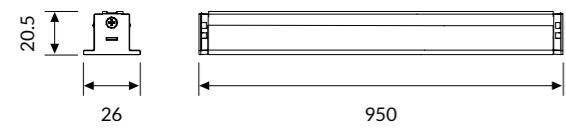

LUDO LINEAR PG

OPTIC

PG frosted diffuser extruded PMMA for soft diffusion with UGR<22.

IP 40 A++