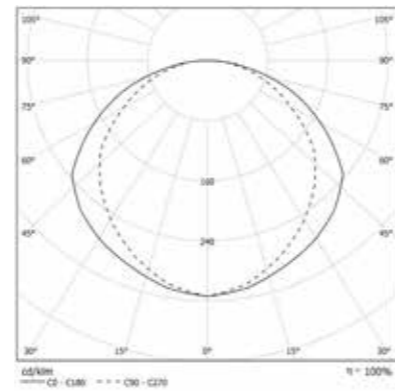

LUDO LINEAR PG

OPTIC

PG frosted diffuser extruded PMMA for soft diffusion with UGR<22.

IP 40 A++

Technical Note

FIXING SYSTEM AND POWER SUPPLY

LOW VOLTAGE

COLOUR TEMPERATURE

4000K

3000K

COD	Icon	lm
20PG7L490	7W	672

COD	Icon	lm
20PG7L390	7W	598