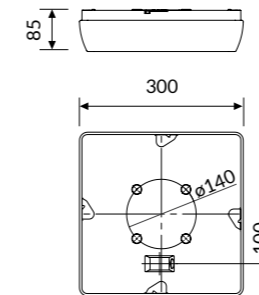

LINEA IP54 SQUARE

OPTIC

Polycarbonate diffuser, impact-resistant.