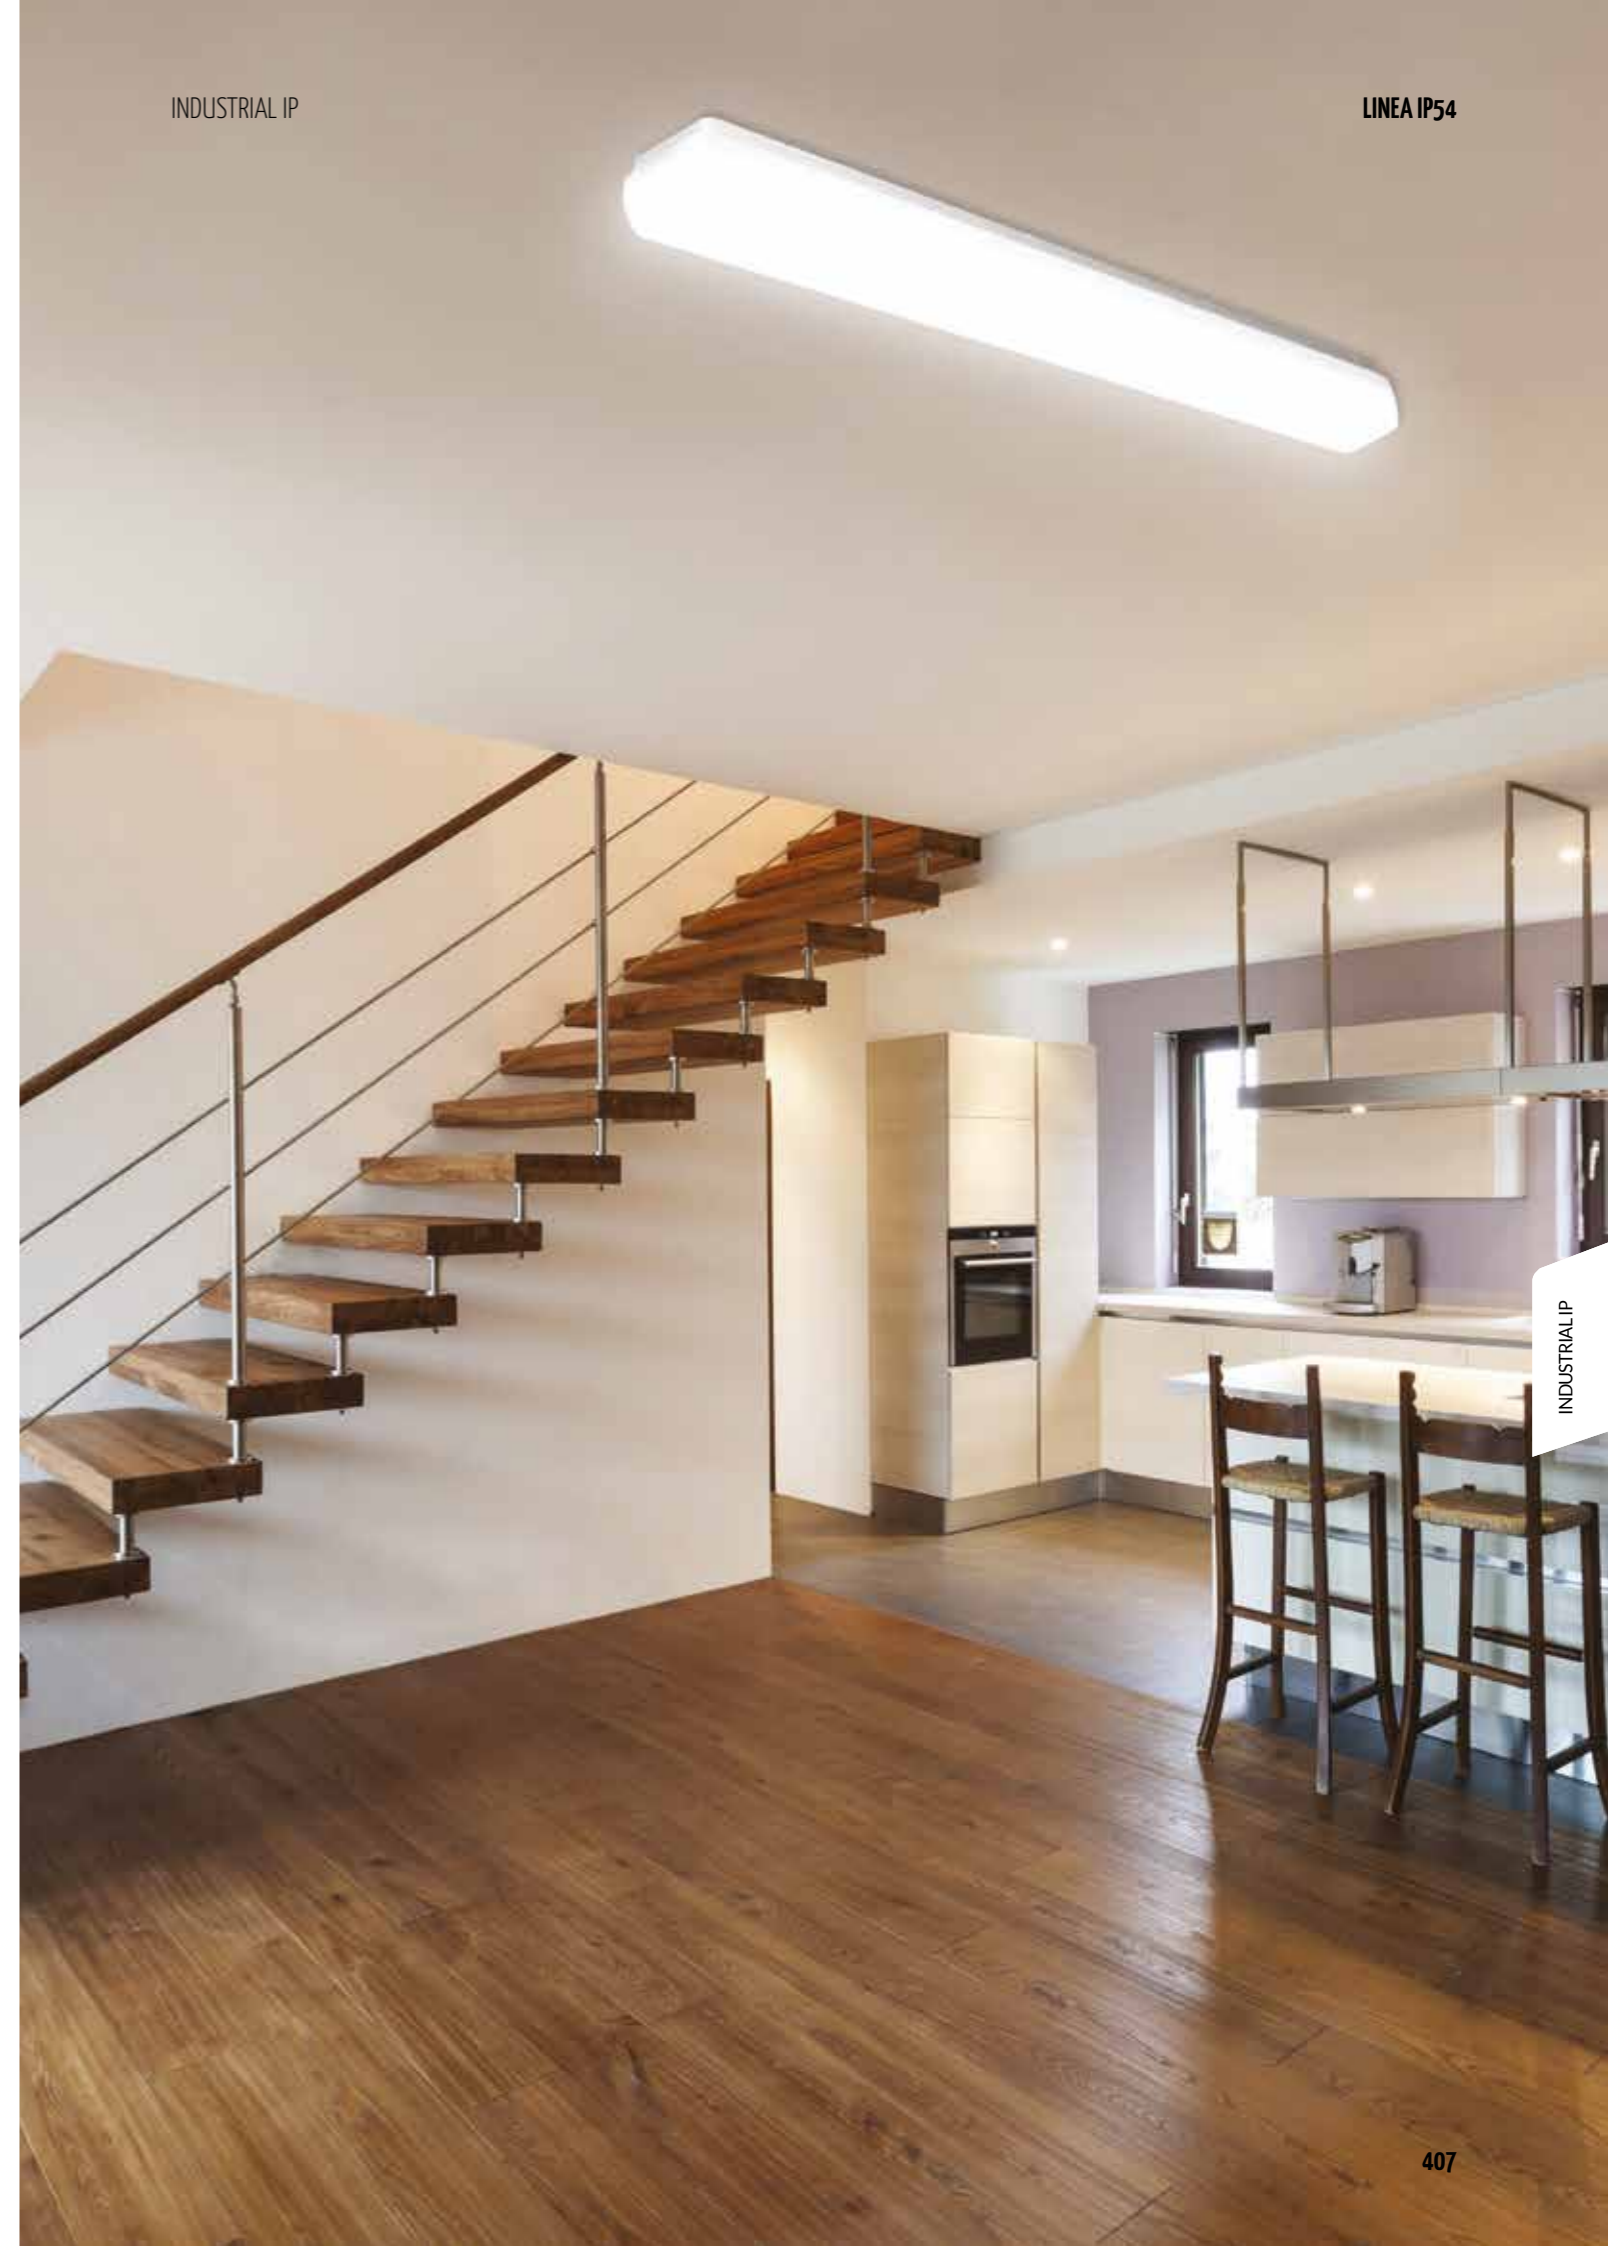

ON REQUEST

- DALI - RDD code (verify the version)
- Emergency kit 1/3 hour EM/EM.3h code
- 5000K - 6500K

Specifications Built-in driver.

Optic Polycarbonate diffuser, impact-resistant.

Body Polycarbonate body with high mechanical resistance, polyurethane foam seal (PUR).