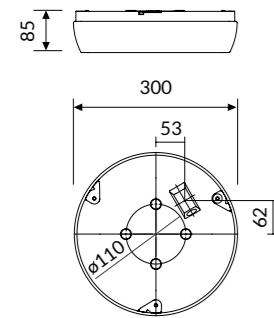

LINEA IP54 ROUND

OPTIC

Polycarbonate diffuser, impact-resistant.