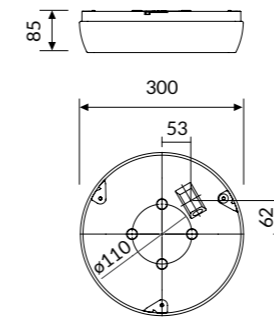

LINEA IP54 ROUND INTELLIGENT

OPTIC

Polycarbonate diffuser, impact-resistant.
Integrated presence sensor.