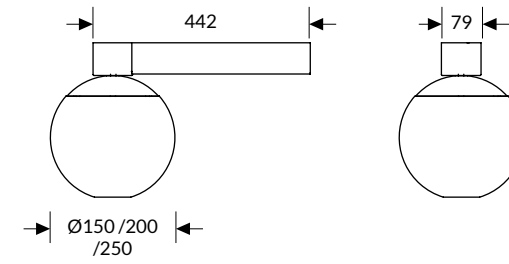

**11AA16**  
Box-power for single ceiling installation.

**11AA16RDD**  
Box-power for single ceiling installation, DALI version.

**11AA16R**  
Box-power for recessed installation.

**11AA16RRDD**  
Box-power for recessed installation, DALI version.

**11AA16IL**  
Box-power for start continuous rows.

**11AA16ILRDD**  
Box-power for start continuous rows, DALI version.

**11AA16CL**  
Box-power for centre continuous rows.

**11AA16CLRDD**  
Box-power for centre continuous rows, DALI version.

**11AA16FL**  
Box-power for end continuous rows.

**11AA16FLRDD**  
Box-power for end continuous rows, DALI version.

CEILING

SUSPENDED

ENDLESS CONFIGURATION POSSIBILITIES