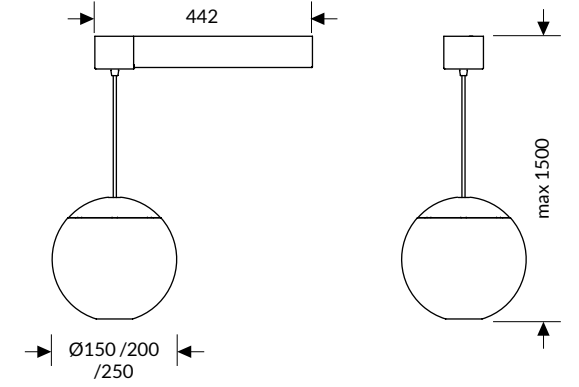

**11AA16IL**  
Box-power for start continuous rows.

**11AA16ILRDD**  
Box-power for start continuous rows, DALI version.

**11AA16CL**  
Box-power for centre continuous rows.

**11AA16CLRDD**  
Box-power for centre continuous rows, DALI version.

**11AA16FL**  
Box-power for end continuous rows.

**11AA16FLRDD**  
Box-power for end continuous rows, DALI version.

CEILING

SUSPENDED

ENDLESS CONFIGURATION POSSIBILITIES