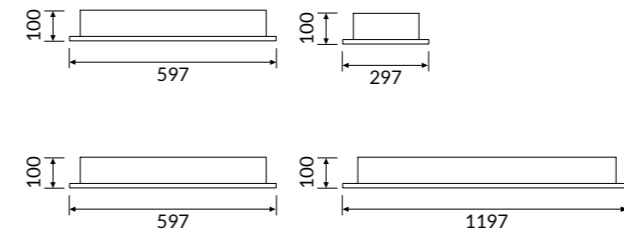

OPTIC

VDPL technology with UGR<19 composed by a micropismatic internal sheet and a transparent protective glass.

Aluminum painted white frame.

IP 65 A'

COLOUR TEMPERATURE **4000K**

COD	💡	lm	mm
31VDPL38L49065	38W	3341	597x597
31VDPL64L49065	64W	6130	597x597
31VDPL38L49065M3	38W	3341	297x1197
31VDPL64L49065M3	64W	6130	297x1197

COLOUR TEMPERATURE **3000K**

COD	💡	lm	mm
31VDPL38L39065	38W	3132	597x597
31VDPL64L39065	64W	5833	597x597
31VDPL38L39065M3	38W	3132	297x1197
31VDPL64L39065M3	64W	5833	297x1197

ISI LED IP65 VG

OPTIC

Frosted tempered anti-glare glass, UGR<22.

Aluminum painted white frame.

IP 65 A'

COLOUR TEMPERATURE **4000K**

COD	💡	lm	mm
31VG38L49065	38W	3393	597x597
31VG64L49065	64W	6670	597x597
31VG38L49065M3	38W	3393	297x1197
31VG64L49065M3	64W	6670	297x1197