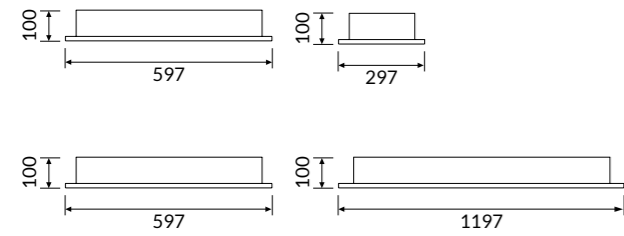

OPTIC

VDPL technology with UGR<19 composed by a micropismatic internal sheet and a transparent protective glass.

Aluminum painted white frame.

IP 65 A'

COLOUR TEMPERATURE **4000K**

COD	💡	lm	mm
31VDPL38L49065	38W	3341	597x597
31VDPL64L49065	64W	6130	597x597
31VDPL38L49065M3	38W	3341	297x1197
31VDPL64L49065M3	64W	6130	297x1197