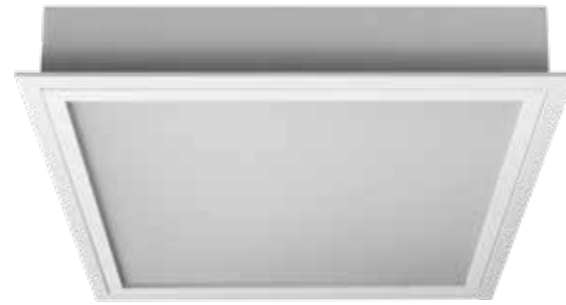

ISI LED IP65

ID CODE: 31

Universal fixture for sterile environments, with LED technology, for false ceiling with visible and hidden structure.

Design
esse-ci

FEATURES

-  Direct Emission
-  UGR <19; <22
-  IP 65

LED

-  3000K/4000K
-  >104 lm/W
-  CRI >90
-  Eye safety: RG0/RG1
-  Mac Adams 3
-  L80/B10 >50.000h

CERTIFICATIONS

-  CE
-  A+
-  5 years warranty

ON REQUEST

-  DALI - RDD code (verify the version)
-  Emergency kit 1/3 hour EM/EM3h code
-  5000K
-  Ceiling version
-  False ceiling structure 625x625mm

- VDPL technology for controlled UGR with UGR<19
- VG with frosted glass diffuser for homogeneous emission, UGR<22

Body Epoxy-powder coated steel-sheet body. Aluminum painted white frame.

ISI LED IP65 VDPL

OPTIC

VDPL technology with UGR<19 composed by a micropismatic internal sheet and a transparent protective glass.

Aluminum painted white frame.

IP 65 A'

COLOUR TEMPERATURE **4000K**

COD	💡	lm	mm
31VDPL38L49065	38W	3341	597x597
31VDPL64L49065	64W	6130	597x597
31VDPL38L49065M3	38W	3341	297x1197
31VDPL64L49065M3	64W	6130	297x1197