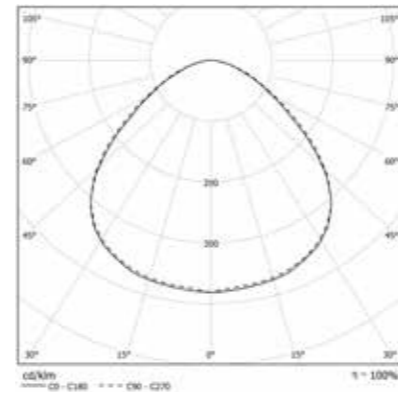

OPTIC

VDPL technology with UGR<19 composed by a micropismatic internal sheet and a transparent protective glass.

Aluminum painted white frame.

IP 65 A'

COLOUR TEMPERATURE **4000K**

COD	💡	lm	mm
31VDPL38L49065	38W	3341	597x597
31VDPL64L49065	64W	6130	597x597
31VDPL38L49065M3	38W	3341	297x1197
31VDPL64L49065M3	64W	6130	297x1197