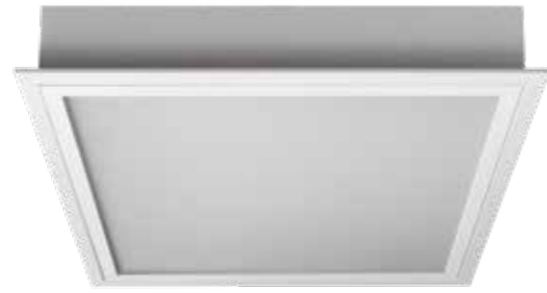

ISI LED IP55

ID CODE: 31

Luminaire created for **sterile environments**, with LED technology, universal fixture for **false ceiling with visible and hidden structure**.

Design
esse-ci

FEATURES

-  Direct Emission
-  UGR <19; <22
-  IP 55

LED

-  3000K/4000K
-  >106 lm/W
-  CRI >90
-  Eye safety: RG0/RG1
-  Mac Adams 3
-  L80/B10 >50.000h

CERTIFICATIONS

-  CE
-  A+
-  5 years warranty

ON REQUEST

-  DALI - RDD code (verify the version)
-  Emergency kit 1/3 hour EM/EM3h code
-  5000K
-  Ceiling version
-  False ceiling structure 625x625mm

- DPL technology for controlled UGR with UGR<19
- PG with PMMA diffuser for homogeneous emission, UGR<22

Body

Epoxy-powder coated steel-sheet body.
Aluminum painted white frame.

ISI LED IP55 DPL

OPTIC

DPL technology with UGR<19 composed by a microprismatic internal sheet.

Aluminum white painted frame.

IP 55 A'

COLOUR TEMPERATURE

4000K

COD	💡	lm	mm
31DPL38L49055	38W	3357	597x597
31DPL64L49055	64W	6547	597x597
31DPL38L49055M3	38W	3357	297x1197
31DPL64L49055M3	64W	6547	297x1197