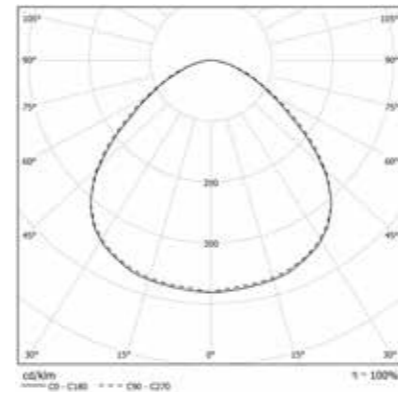

- DPL technology for controlled UGR with UGR<19
- PG with PMMA diffuser for homogeneous emission, UGR<22

Body

Epoxy-powder coated steel-sheet body.
Aluminum painted white frame.

ISI LED IP55 DPL

OPTIC

DPL technology with UGR<19 composed by a microprismatic internal sheet.

Aluminum white painted frame.

IP 55 A'

COLOUR TEMPERATURE

4000K

COD	💡	lm	mm
31DPL38L49055	38W	3357	597x597
31DPL64L49055	64W	6547	597x597
31DPL38L49055M3	38W	3357	297x1197
31DPL64L49055M3	64W	6547	297x1197