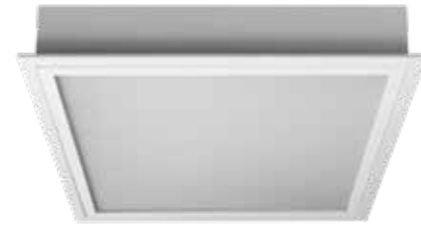

ISI LED IP55

ID CODE: 31

Luminaire created for **sterile environments**, with LED technology, universal fixture for **false ceiling with visible and hidden structure**.

Design
esse-ci

FEATURES

-  Direct Emission
-  UGR <19; <22
-  IP 55

- DPL technology for controlled UGR with UGR<19
- PG with PMMA diffuser for homogeneous emission, UGR<22

Body

Epoxy-powder coated steel-sheet body.
Aluminum painted white frame.

ISI LED IP55 DPL

OPTIC

DPL technology with UGR<19 composed by a microprismatic internal sheet.

Aluminum white painted frame.

IP 55 A'

COLOUR TEMPERATURE

4000K

COD	💡	lm	mm
31DPL38L49055	38W	3357	597x597
31DPL64L49055	64W	6547	597x597
31DPL38L49055M3	38W	3357	297x1197
31DPL64L49055M3	64W	6547	297x1197