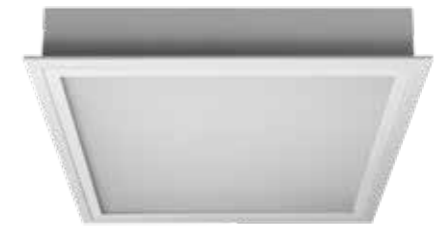

ISI LED IP55

ID CODE: 31

Luminaire created for **sterile environments**, with LED technology, universal fixture for **false ceiling with visible and hidden structure**.

Design
esse-ci

FEATURES

-  Direct Emission
-  UGR <19; <22
-  IP 55

- DPL technology for controlled UGR with UGR<19
- PG with PMMA diffuser for homogeneous emission, UGR<22

Body

Epoxy-powder coated steel-sheet body.
Aluminum painted white frame.

ISI LED IP55 DPL

OPTIC

DPL technology with UGR<19 composed by a microprismatic internal sheet.

Aluminum white painted frame.

IP 55 A'

COLOUR TEMPERATURE

4000K

COD	💡	lm	mm
31DPL38L49055	38W	3357	597x597
31DPL64L49055	64W	6547	597x597
31DPL38L49055M3	38W	3357	297x1197
31DPL64L49055M3	64W	6547	297x1197

Aluminum white painted frame.

IP 55 A'

COLOUR TEMPERATURE

4000K

COD	💡	lm	mm
31PG38L49055	38W	3428	597x597
31PG64L49055	64W	6845	597x597
31PG38L49055M3	38W	3428	297x1197
31PG64L49055M3	64W	6845	297x1197

3000K