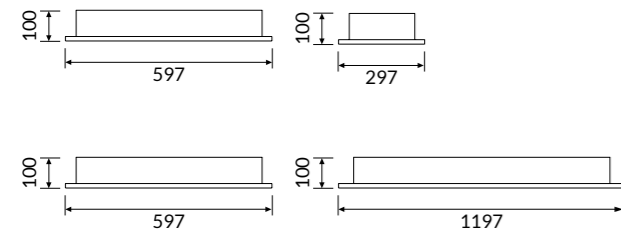

- DPL technology for controlled UGR with UGR<19
- PG with PMMA diffuser for homogeneous emission, UGR<22

Body

Epoxy-powder coated steel-sheet body.
Aluminum painted white frame.

ISI LED IP55 DPL

OPTIC

DPL technology with UGR<19 composed by a microprismatic internal sheet.

Aluminum white painted frame.

IP 55 A'

COLOUR TEMPERATURE

4000K

COD	💡	lm	mm
31DPL38L49055	38W	3357	597x597
31DPL64L49055	64W	6547	597x597
31DPL38L49055M3	38W	3357	297x1197
31DPL64L49055M3	64W	6547	297x1197