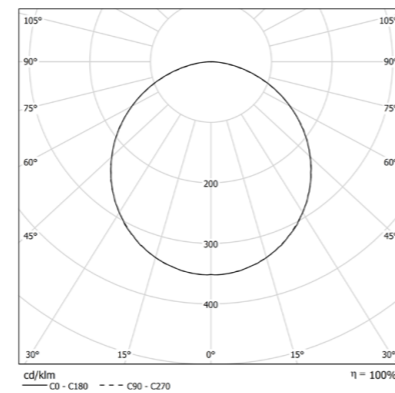

OPTIC

Frosted high homogeneity acrylic diffuser glued to the body, UGR<22.

IP54 A+

ACCESSORIES

LMISIMP3454: for 594x594mm

LMISIMP34M354: for 294x1194mm

Microprismatic plate (UGR < 19) for mounting on ceiling module 600 with visible structure.

FCG3454: for 600x600mm

FCG34M354: for 300x1200mm

Plasterboard frame.

COLOUR TEMPERATURE //

4 0 0 0 K

COD	💡	lm	mm
34PG34L454	34W 4000K	4160	596x596
34PG34L4M354	34W 4000K	4160	296x1196
34PG55L454	55W 4000K	6500	596x596

3 0 0 0 K

COD	💡	lm	mm
34PG34L354	34W 3000K	3985	596x596
34PG34L3M354	34W 3000K	3985	296x1196
34PG55L354	55W 3000K	5850	596x596