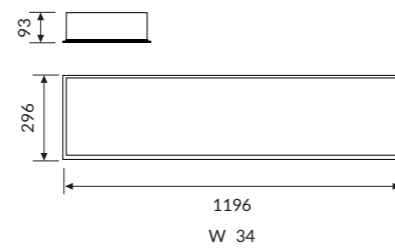

η >122 lm/W

CRI >80

IP 54 frontal

UGR <22