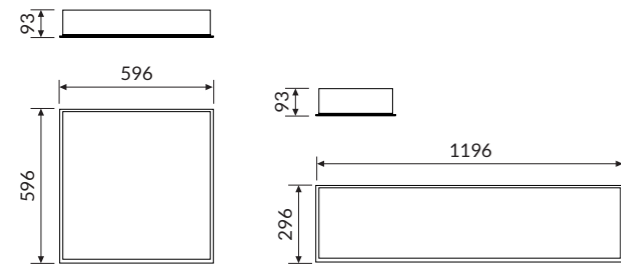

OPTIC

Frosted high homogeneity acrylic diffuser glued to the body, UGR<22.

IP54 A+

ACCESSORIES

LMISIMP3454: for 594x594mm

LMISIMP34M354: for 294x1194mm

Microprismatic plate (UGR < 19) for mounting on ceiling module 600 with visible structure.

FCG3454: for 600x600mm

FCG34M354: for 300x1200mm

Plasterboard frame.

COLOUR TEMPERATURE //

4 0 0 0 K

COD	💡	lm	mm
34PG34L454	34W 4000K	4160	596x596
34PG34L4M354	34W 4000K	4160	296x1196
34PG55L454	55W 4000K	6500	596x596

3 0 0 0 K

COD	💡	lm	mm
34PG34L354	34W 3000K	3985	596x596
34PG34L3M354	34W 3000K	3985	296x1196
34PG55L354	55W 3000K	5850	596x596