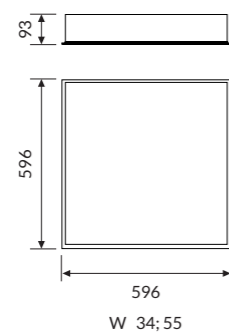

η >122 lm/W

CRI >80

IP 54 frontal

UGR <22