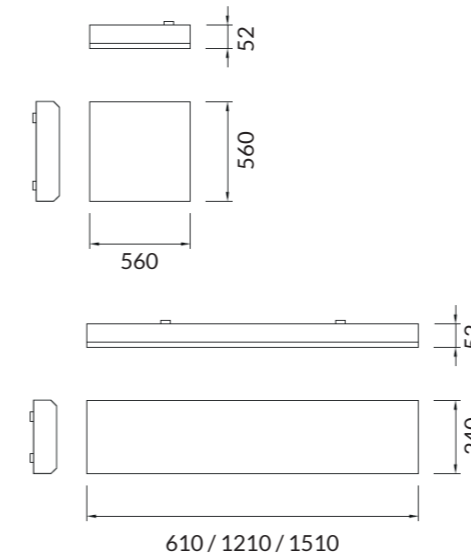

OPTIC

Clear MP microprismatic cover. UGR<19