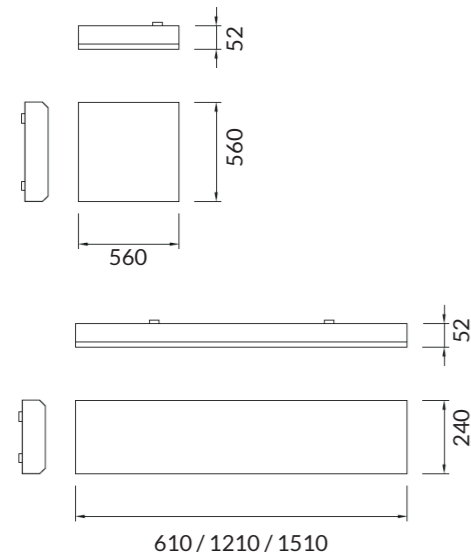

OPTIC

Opal PG cover. UGR<22