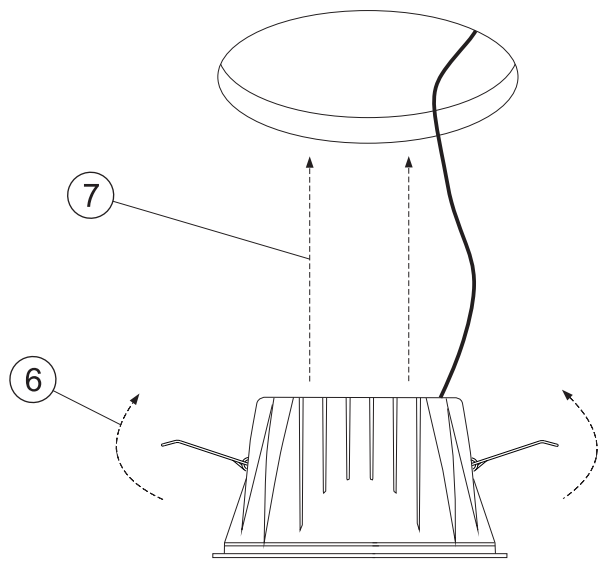

Type	X	Y	Ø
Box Led Mini	78	40	68
Box Led Small	135	70	125
Box Led Medium	188	100	175

 Non guardare la fonte di luce
Do not stare at the operating light source