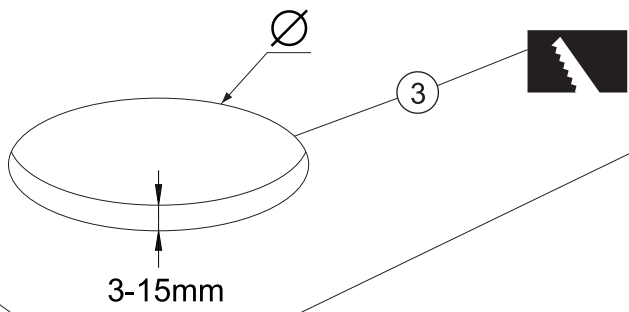

Type	X	Y	Ø
Box Led Mini	78	40	68
Box Led Small	135	70	125
Box Led Medium	188	100	175

 Non guardare la fonte di luce
Do not stare at the operating light source