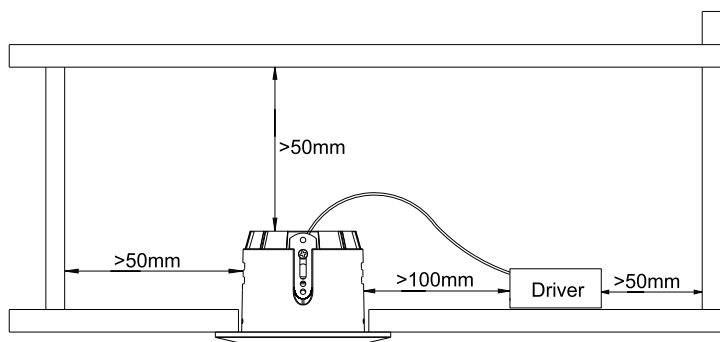

Gli apparecchi non sono idonei ad essere coperti con materiale termoisolante

Luminaires not suitable for covering with thermally insulating material

// **Avvertenze.** La sicurezza dell'apparecchio è garantita solamente con l'uso appropriato delle presenti istruzioni che devono essere lette e conservate. • Togliere tensione di rete prima della sostituzione delle lampade e comunque prima di ogni operazione di manutenzione. • Non coprire l'apparecchio con panni o con quant'altro possa causare un eccessivo surriscaldamento. • La nostra azienda declina ogni responsabilità per danni causati da uno scorretto utilizzo o dalla manomissione dell'apparecchio stesso. • Per la sostituzione di componenti usurati rivolgersi a personale qualificato. • L'apparecchio non deve essere smaltito come rifiuto urbano. Deve essere soggetto a raccolta separata per evitare danni all'ambiente nel rispetto della direttiva 2002/96 e delle leggi nazionali per lo smaltimento del prodotto a fine vita. Il mancato rispetto di quanto sopra è sanzionato dalla Legge. • Si prega di informarsi in merito al sistema locale di raccolta differenziata per i prodotti elettrici ed elettronici. Apparecchio per uso solo in ambienti interni. Qualora il cavo flessibile fosse danneggiato, dovrà essere sostituito esclusivamente dal produttore mediante un suo incaricato oppure da un tecnico qualificato. La sorgente led di questo apparecchio non può essere sostituita; Una volta terminato il suo ciclo di vita, l'apparecchio intero dovrà essere sostituito; L'apparecchio d'illuminazione deve essere posizionato in modo tale che sia possibile un prolungato sguardo sull'apparecchio ad una distanza inferiore a 980 mm.