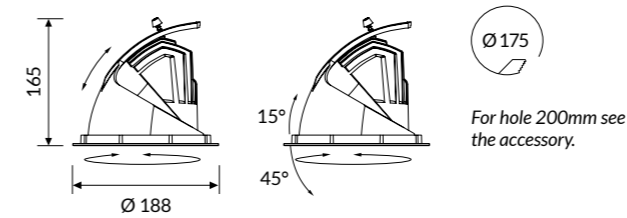

HALL LED PROFLEX

OPTIC

Internal aluminum reflectors with transparent glass:
10° - 20° - 40° - 70° beam angles.
CUT OFF > 30°.

IP 44 A+