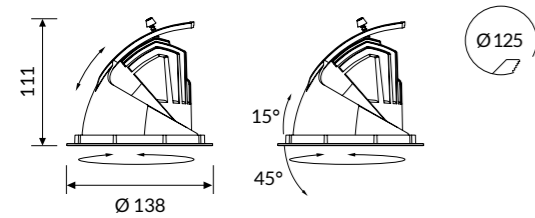

Optic Internal aluminum reflectors from 10° - 20° - 40° - 70° beam angles.

Body Aluminium body with epoxy powder coating.

Colour ○ White RAL 9003 matt - Code: B

HALL LED PROFLEX SMALL

OPTIC

Internal aluminum reflectors with transparent glass:
 10° - 20° - 40° - 70° beam angles.
 CUT OFF > 30°.