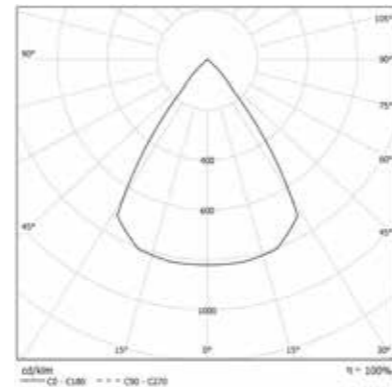

HALL LED PROFLEX SMALL

OPTIC

Internal aluminum reflectors with transparent glass:
10° - 20° - 40° - 70° beam angles.
CUT OFF > 30°.

IP 44 A+

COLOUR TEMPERATURE

4000K

3000K

COD	💡	lm
38AS13L49010S	13W 10°	1451
38AS13L49020S	13W 20°	1451
38AS13L49040S	13W 40°	1451
38AS13L49070S	13W 70°	1451
38AS18L49010S	18W 10°	2009
38AS18L49020S	18W 20°	2009
38AS18L49040S	18W 40°	2009
38AS18L49070S	18W 70°	2009

COD	💡	lm
38AS13L39010S	13W 10°	1305
38AS13L39020S	13W 20°	1305
38AS13L39040S	13W 40°	1305
38AS13L39070S	13W 70°	1305
38AS18L39010S	18W 10°	1808
38AS18L39020S	18W 20°	1808
38AS18L39040S	18W 40°	1808
38AS18L39070S	18W 70°	1808

HALL LED PROFLEX

OPTIC

Internal aluminum reflectors with transparent glass:
10° - 20° - 40° - 70° beam angles.
CUT OFF > 30°.

IP 44 A+

COLOUR TEMPERATURE

4000K

3000K

COD	💡	lm
38AS25L49010	25W 10°	2660
38AS25L49020	25W 20°	2660
38AS25L49040	25W 40°	2660
38AS25L49070	25W 70°	2660
38AS35L49010	35W 10°	3595
38AS35L49020	35W 20°	3595
38AS35L49040	35W 40°	3595
38AS35L49070	35W 70°	3595
38AS38L49010	38W 10°	4030
38AS38L49020	38W 20°	4030
38AS38L49040	38W 40°	4030
38AS38L49070	38W 70°	4030
38AS54L49010	54W 10°	5023
38AS54L49020	54W 20°	5023
38AS54L49040	54W 40°	5023
38AS54L49070	54W 70°	5023

COD	💡	lm
38AS25L39010	25W 10°	2394
38AS25L39020	25W 20°	2394
38AS25L39040	25W 40°	2394
38AS25L39070	25W 70°	2394
38AS35L39010	35W 10°	3236
38AS35L39020	35W 20°	3236
38AS35L39040	35W 40°	3236
38AS35L39070	35W 70°	3236
38AS38L39010	38W 10°	3627
38AS38L39020	38W 20°	3627
38AS38L39040	38W 40°	3627
38AS38L39070	38W 70°	3627
38AS54L39010	54W 10°	4521
38AS54L39020	54W 20°	4521
38AS54L39040	54W 40°	4521
38AS54L39070	54W 70°	4521