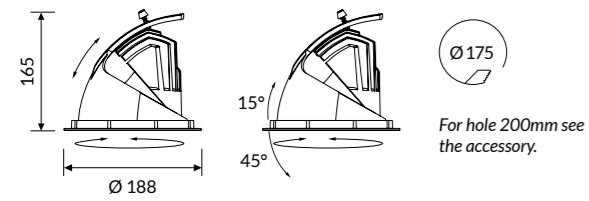

HALL LED PROFLEX FOOD

OPTIC

Internal aluminum reflectors with transparent glass:
10° - 20° - 40° - 70° beam angles. CUT OFF > 30°.