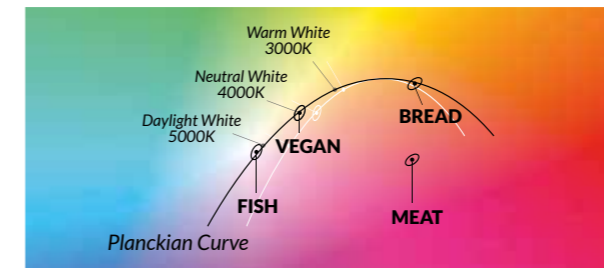

FOOD - Specialized led modules