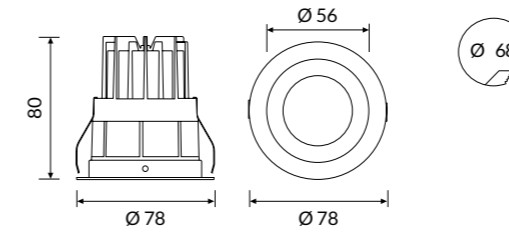

Body Aluminium body with epoxy powder coating.

Colour

- White RAL 9003 matt - Code: B
- Black RAL 9005 matt - Code: C8

HALL LED DEEP MINI

OPTIC

Polycarbonate lens:
8°- 12°- 36° beam angles.
CUT OFF > 60°.

IP 44 A+

COLOUR TEMPERATURE

4000K

COD	💡	lm
38VM3L4908	3W 8°	178
38VM3L49012	3W 12°	178
38VM3L49036	3W 36°	178

3000K

COD	💡	lm
38VM3L3908	3W 8°	165
38VM3L39012	3W 12°	165
38VM3L39036	3W 36°	165

HALL LED DEEP SMALL

OPTIC

Internal aluminium reflectors:
25°- 40° beam angles and microprismatic glass.
CUT OFF > 40°.

IP 44 A+

COLOUR TEMPERATURE

4000K

COD	💡	lm
38VM13L49025	13W 25°	1339
38VM13L49040	13W 40°	1339

3000K

COD	💡	lm
38VM13L39025	13W 25°	1205
38VM13L39040	13W 40°	1205