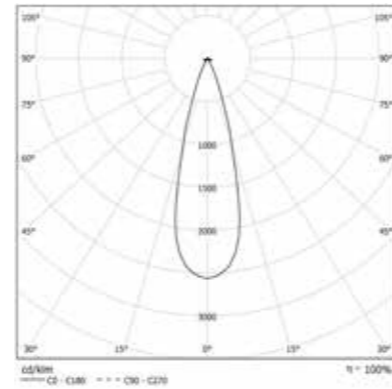

Body Aluminium body with epoxy powder coating.

Colour

- White RAL 9003 matt - Code: B
- Black RAL 9005 matt - Code: C8

HALL LED DEEP MINI

OPTIC

Polycarbonate lens:
8°- 12°- 36° beam angles.
CUT OFF > 60°.

IP 44 A+

Internal aluminium reflectors:
25°- 40° beam angles and microprismatic glass.
CUT OFF > 40°.

IP 44 A+

COLOUR TEMPERATURE

4000K

COD	💡	lm
38VM13L49025	13W 25°	1339
38VM13L49040	13W 40°	1339

3000K

COD	💡	lm
38VM13L39025	13W 25°	1205
38VM13L39040	13W 40°	1205