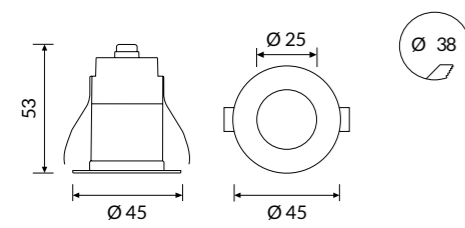

Body Aluminium body with epoxy powder coating.

Colour

- White RAL 9003 matt - Code: B
- Black RAL 9005 matt - Code: C8

HALL LED DEEP MINI

OPTIC

Polycarbonate lens:
8°- 12°- 36° beam angles.
CUT OFF > 60°.

IP 44 A+

Internal aluminium reflectors:
25°- 40° beam angles and microprismatic glass.
CUT OFF > 40°.

IP 44 A+

COLOUR TEMPERATURE

4000K

COD	💡	lm
38VM13L49025	13W 25°	1339
38VM13L49040	13W 40°	1339

3000K

COD	💡	lm
38VM13L39025	13W 25°	1205
38VM13L39040	13W 40°	1205