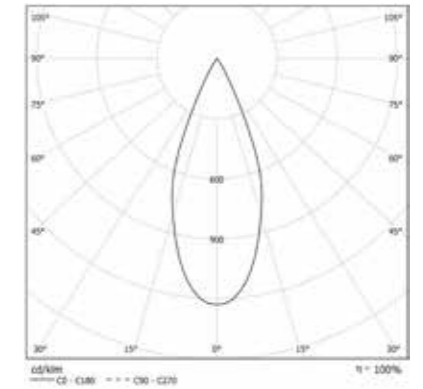

COLOUR TEMPERATURE

4000K

COD	💡	lm
38VM3L4908	3W 8°	178
38VM3L49012	3W 12°	178
38VM3L49036	3W 36°	178

3000K

COD	💡	lm
38VM3L3908	3W 8°	165
38VM3L39012	3W 12°	165
38VM3L39036	3W 36°	165

HALL LED DEEP SMALL

OPTIC

Internal aluminium reflectors:
25°- 40° beam angles and microprismatic glass.
CUT OFF > 40°.

IP 44 A+

COLOUR TEMPERATURE

4000K

COD	💡	lm
38VM13L49025	13W 25°	1339
38VM13L49040	13W 40°	1339

3000K

COD	💡	lm
38VM13L39025	13W 25°	1205
38VM13L39040	13W 40°	1205