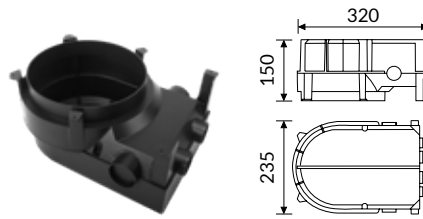

Accessories

38AABCM
HALL LED IP65 MEDIUM box for recessed installation on concrete.

38AABCL
HALL LED IP65 LARGE box for recessed installation on concrete.

Technical Note

**HALL IP65 MEDIUM
ACCENT LIGHT**

**HALL IP65 MEDIUM
HIGH WALLWASHER**

**HALL IP65 MEDIUM
WIDE WALLWASHER**

INSTALLATION: