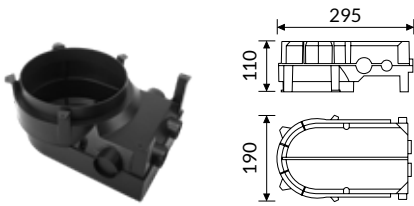

Accessories

38AABCM
HALL LED IP65 MEDIUM box for recessed installation on concrete.

38AABCL
HALL LED IP65 LARGE box for recessed installation on concrete.

Technical Note

**HALL IP65 MEDIUM
ACCENT LIGHT**

**HALL IP65 MEDIUM
HIGH WALLWASHER**

**HALL IP65 MEDIUM
WIDE WALLWASHER**

INSTALLATION: