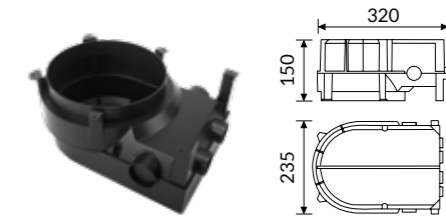

HALL LED IP65 LARGE

OPTIC

Internal aluminum reflectors:
12°- 20°- 40°- 70° beam angles.
CUT OFF > 30°.

IP 65 A*

Accessories

38AABCM
HALL LED IP65 MEDIUM box for recessed installation on concrete.

38AABCL
HALL LED IP65 LARGE box for recessed installation on concrete.

Technical Note

COLOUR TEMPERATURE

4000K

3000K

COD	Light Icon	lm
38VT18L49012L65	18W 12°	2316
38VT18L49020L65	18W 20°	2316
38VT18L49040L65	18W 40°	2316
38VT18L49070L65	18W 70°	2316
38VT25L49012L65	25W 12°	3151
38VT25L49020L65	25W 20°	3151
38VT25L49040L65	25W 40°	3151
38VT25L49070L65	25W 70°	3151

COD	Light Icon	lm
38VT18L39012L65	18W 12°	2240
38VT18L39020L65	18W 20°	2240
38VT18L39040L65	18W 40°	2240
38VT18L39070L65	18W 70°	2240
38VT25L39012L65	25W 12°	3048
38VT25L39020L65	25W 20°	3048
38VT25L39040L65	25W 40°	3048
38VT25L39070L65	25W 70°	3048

INSTALLATION: