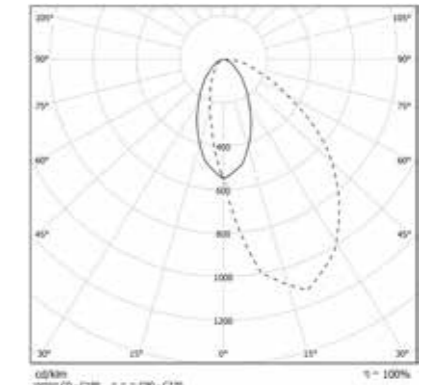

COLOUR TEMPERATURE **3000K**

COD	Light Bulb Icon	lm
38HA13L390M65	13W	1207