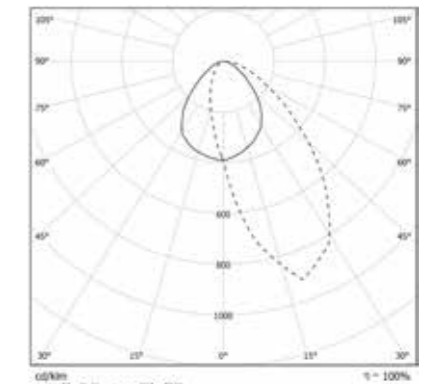

COLOUR TEMPERATURE **3000K**

COD	Light Bulb Icon	lm
38WA13L390M65	13W	1207