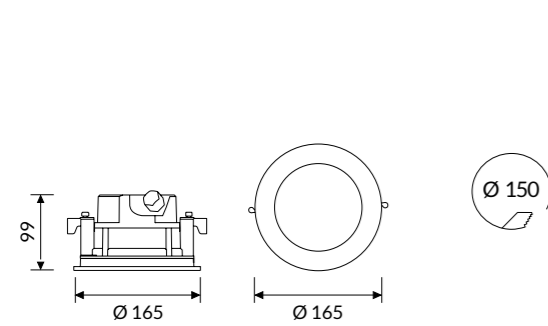

HALL LED IP65 MEDIUM ACCENT LIGHT

OPTIC

Accent light.
Transparent glass with internal aluminum reflectors:
25°- 45°- 60°- 80° beam angles.
CUT OFF > 30°.

IP 65 A+
IK10