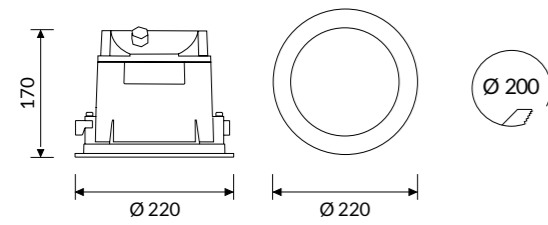

HALL LED IP65 LARGE

OPTIC

Internal aluminum reflectors:
12°- 20°- 40°- 70° beam angles.
CUT OFF > 30°.

IP 65 A*

Accessories

38AABCM
HALL LED IP65 MEDIUM box for recessed installation on concrete.

38AABCL
HALL LED IP65 LARGE box for recessed installation on concrete.

Technical Note

COLOUR TEMPERATURE

4000K

3000K

COD	Light Icon	lm
38VT18L49012L65	18W 12°	2316
38VT18L49020L65	18W 20°	2316
38VT18L49040L65	18W 40°	2316
38VT18L49070L65	18W 70°	2316
38VT25L49012L65	25W 12°	3151
38VT25L49020L65	25W 20°	3151
38VT25L49040L65	25W 40°	3151
38VT25L49070L65	25W 70°	3151

COD	Light Icon	lm
38VT18L39012L65	18W 12°	2240
38VT18L39020L65	18W 20°	2240
38VT18L39040L65	18W 40°	2240
38VT18L39070L65	18W 70°	2240
38VT25L39012L65	25W 12°	3048
38VT25L39020L65	25W 20°	3048
38VT25L39040L65	25W 40°	3048
38VT25L39070L65	25W 70°	3048

INSTALLATION: