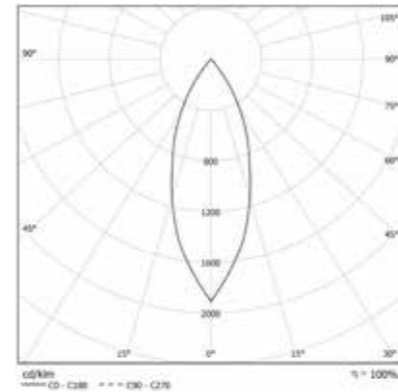

HALL LED IP65 LARGE

OPTIC

Internal aluminum reflectors:
12°- 20°- 40°- 70° beam angles.
CUT OFF > 30°.

IP 65 A*

Accessories

38AABCM
HALL LED IP65 MEDIUM box for recessed installation on concrete.

38AABCL
HALL LED IP65 LARGE box for recessed installation on concrete.

Technical Note

COLOUR TEMPERATURE

4000K

3000K

COD	Light Icon	lm
38VT18L49012L65	18W 12°	2316
38VT18L49020L65	18W 20°	2316
38VT18L49040L65	18W 40°	2316
38VT18L49070L65	18W 70°	2316
38VT25L49012L65	25W 12°	3151
38VT25L49020L65	25W 20°	3151
38VT25L49040L65	25W 40°	3151
38VT25L49070L65	25W 70°	3151

COD	Light Icon	lm
38VT18L39012L65	18W 12°	2240
38VT18L39020L65	18W 20°	2240
38VT18L39040L65	18W 40°	2240
38VT18L39070L65	18W 70°	2240
38VT25L39012L65	25W 12°	3048
38VT25L39020L65	25W 20°	3048
38VT25L39040L65	25W 40°	3048
38VT25L39070L65	25W 70°	3048

INSTALLATION: