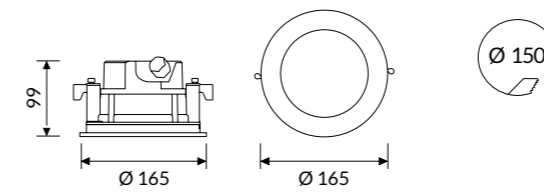

HALL LED IP65 MEDIUM HIGH WALLWASHER

OPTIC

HW - High wallwasher.
Transparent glass with high asymmetric lens.
CUT OFF > 30°.

COLOUR TEMPERATURE **4000K**

COD	Light Bulb Icon	lm
38HA13L490M65	13W	1326