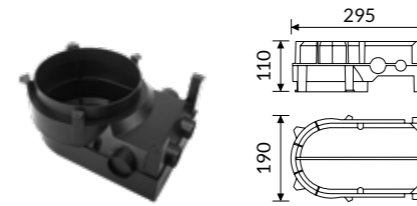

Accessories

38AABCM
HALL LED IP65 MEDIUM box for recessed installation on concrete.