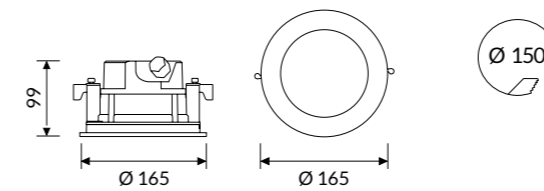

### HALL LED IP65 MEDIUM HIGH WALLWASHER

**OPTIC**

HW - High wallwasher.  
Transparent glass with high asymmetric lens.  
CUT OFF > 30°.

**COLOUR TEMPERATURE** **4000K**

COD	Light Bulb Icon	lm
38HA13L490M65	13W	1326

### HALL LED IP65 MEDIUM WIDE WALLWASHER

**OPTIC**

WW - Wide wallwasher.  
Transparent glass with wide beam asymmetric lens.  
CUT OFF > 30°.

**COLOUR TEMPERATURE** **4000K**

COD	Light Bulb Icon	lm
38WA13L490M65	13W	1326