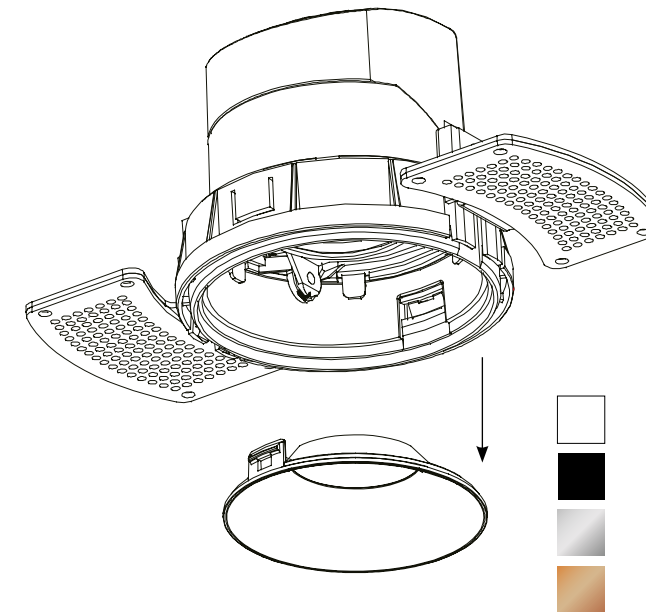

### HALL LED FL SMALL

**OPTIC**

Internal aluminium reflector:  
70° beam angle.

Frontal reflector to be ordered separately.

IP 44 A+

**COLOUR TEMPERATURE**

**4000K**

**3000K**

**HALL LED FL SMALL REFLECTORS**

**38RFWS**  
External reflector in white PC for SMALL version.

**38RFBS**  
External reflector in black PC for SMALL version.

**38RFAS**  
External reflector in chrome PC for SMALL version.

**ADJUSTABILITY OF THE LIGHT BEAM**