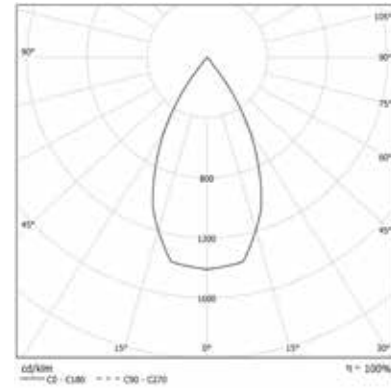

**Optic**

- MINI: internal reflector from 50° beam angle
- SMALL: internal reflector from 70° beam angle

**Body** Aluminium body with epoxy powder coating.

### HALL LED FL MINI

**OPTIC**

Internal aluminium reflector:  
50° beam angle.

Frontal reflector to be ordered separately.

IP 44 A+

**COLOUR TEMPERATURE**

**4000K**

**3000K**

### HALL LED FL SMALL

**OPTIC**

Internal aluminium reflector:  
70° beam angle.

Frontal reflector to be ordered separately.

IP 44 A+

**COLOUR TEMPERATURE**

**4000K**

**3000K**