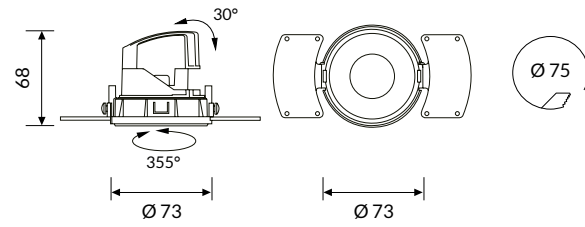

COLOUR TEMPERATURE

4000K

3000K

COD	💡	lm
38FL6L49050	6W 50°	503
38FL9L49050	9W 50°	642

COD	💡	lm
38FL6L39050	6W 50°	457
38FL9L39050	9W 50°	584