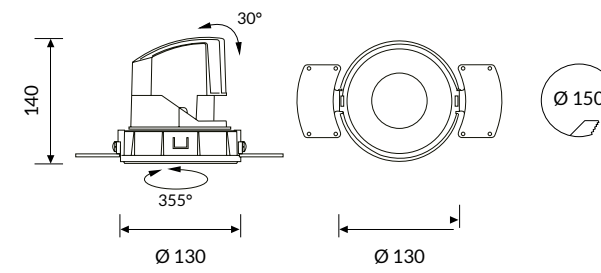

### HALL LED FL SMALL

**OPTIC**

Internal aluminium reflector:  
70° beam angle.

Frontal reflector to be ordered separately.

IP 44 A+

**COLOUR TEMPERATURE**

**4000K**

**3000K**