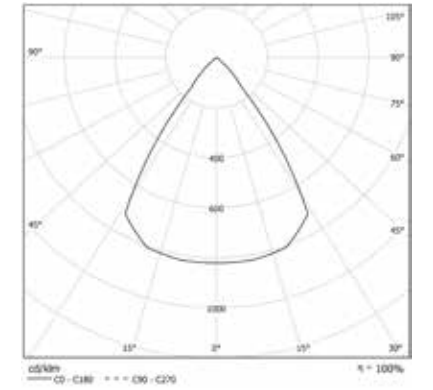

### HALL LED FL SMALL

**OPTIC**

Internal aluminium reflector:  
70° beam angle.

Frontal reflector to be ordered separately.

IP 44 A+

**COLOUR TEMPERATURE**

**4000K**

**3000K**