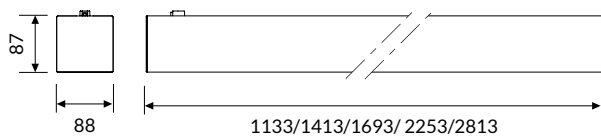

esse-ci

GROOVE HCL

2700K-6500K tunable white version with constant flux for HCL ESSE-CI technologies.

DALI DT8 Driver.

OPTIC

Direct emission with DPL technology diffuser (UGR<19).

IP 40 A++

VERSIONS