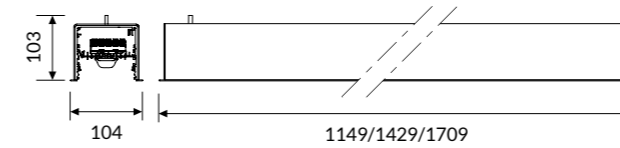

GROOVE DISPLAY IP54 HIGH POWER

OPTIC

Methacrylate satin antistatic diffuser screen, UGR<22 to be ordered separately.

End caps not included. See accessories on p.441.

IP 54 A++