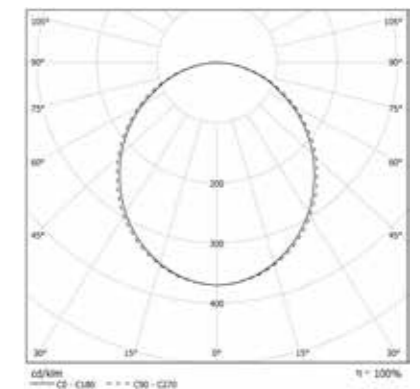

GROOVE DISPLAY IP54 HIGH POWER

OPTIC

Methacrylate satin antistatic diffuser screen, UGR<22 to be ordered separately.

End caps not included. See accessories on p.441.

IP 54 A++

COLOUR TEMPERATURE

4000K

COD	💡	lm	mm
43AA45L490HPF54	45W	4482	1149
43AA57L490HPF54	57W	5677	1429
43AA68L490HPF54	68W	6773	1709