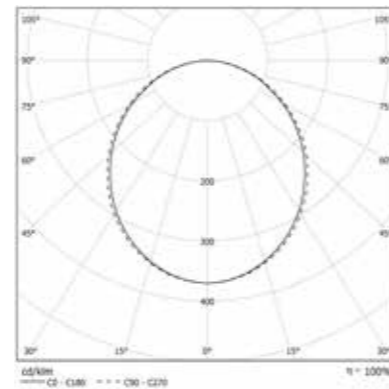

GROOVE DISPLAY IP54 LOW POWER

OPTIC

Methacrylate satin antistatic diffuser screen, UGR<22 to be ordered separately.

End caps not included. See accessories on p.441.

IP 54 A++

COLOUR TEMPERATURE

4000K

COD	💡	lm	mm
43AA24L490F54	24W	2436	1149
43AA30L490F54	30W	3045	1429
43AA36L490F54	36W	3654	1709
43AA42L490F54	42W	4263	1989
43AA48L490F54	48W	4872	2269
43AA54L490F54	54W	5481	2549
43AA60L490F54	60W	6090	2829
43AA66L490F54	66W	6699	3109

GROOVE DISPLAY IP54 HIGH POWER

OPTIC

Methacrylate satin antistatic diffuser screen, UGR<22 to be ordered separately.

End caps not included. See accessories on p.441.

IP 54 A++

COLOUR TEMPERATURE

4000K

COD	💡	lm	mm
43AA45L490HPF54	45W	4482	1149
43AA57L490HPF54	57W	5677	1429
43AA68L490HPF54	68W	6773	1709

3000K

COD	💡	lm	mm
43AA45L390HPF54	45W	4172	1149
43AA57L390HPF54	57W	5284	1429
43AA68L390HPF54	68W	6304	1709

Accessories

43AA09F54

End caps kit.

43AA11F54

Linear joint with seal.

43PG1152
43PG1432
43PG1712
43PG1992
43PG2272
43PG2552
43PG2832
43PG3112

PG diffuser from 1152/1432/1712/1992/2272/2552/2832/3112mm.

43PG10000

Methacrylate satin diffuser UGR<22, 10m coil to be measured and cut on site to provide continuous gap-free light diffusion.