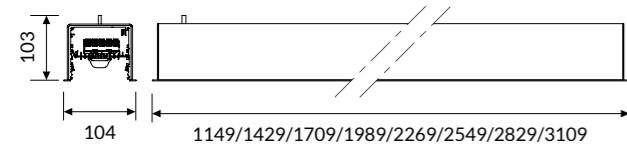

GROOVE DISPLAY IP54 LOW POWER

OPTIC

Methacrylate satin antistatic diffuser screen, UGR<22 to be ordered separately.

End caps not included. See accessories on p.441.

IP 54 A++