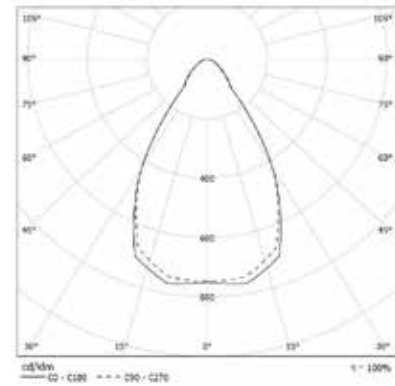

IP 40 A+

COLOUR TEMPERATURE

4000K

COD	💡	lm
49DR5L490C	5W	459
49DR8L490C	8W	729

3000K

COD	💡	lm
49DR5L390C	5W	418
49DR8L390C	8W	663

Accessories