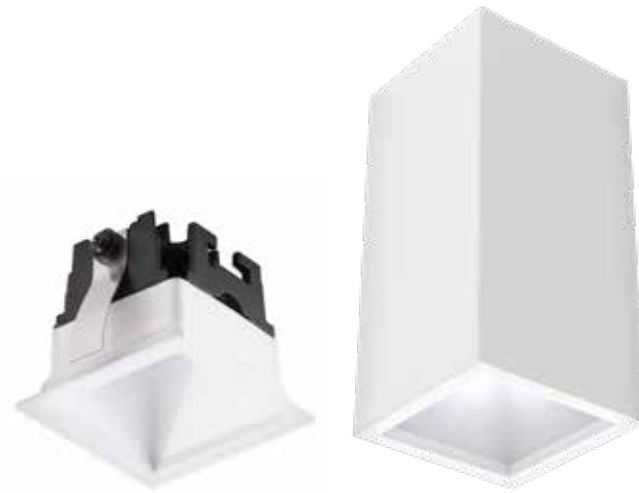

CUBE MINI

ID CODE: 49

A contemporary range of square downlights with **compact dimensions**, for both **recessed and surface installation**. CUBE MINI is offered in both singular form, or with an innovative jointing system that allows the designer freedom to connect fixtures together to create patterns of light to suit the architectural requirements of any project. The deep-set LED creates **excellent glare control** for **optimum visual comfort**.

Design
esse-ci

FEATURES

- Direct Emission
- UGR <19; <22
- IP 40

LED

- 3000K/4000K
- >90 lm/W
- CRI >90
- Eye safety: RG0/RG1
- Mac Adams 3
- L80/B10 >50.000h

CERTIFICATIONS

- CE
- A+
- 5 years warranty

ON REQUEST

Body Body-diffuser made in die-cast aluminium with epoxy powder coating.

Colour

- White RAL 9003 matt - Code: B
- Black RAL 9005 matt - Code: C8

CUBE MINI RECESSED

OPTIC

Primary PC frosted diffuser, UGR<19.