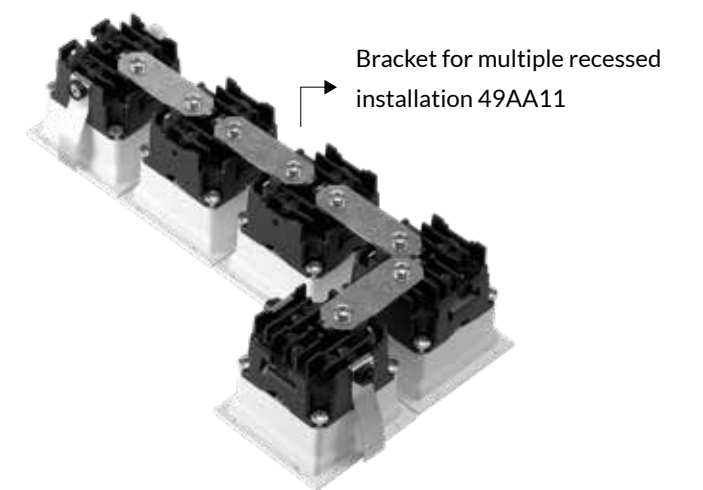

Technical Note

MULTIPLE INSTALLATION

Bracket for multiple recessed installation 49AA11