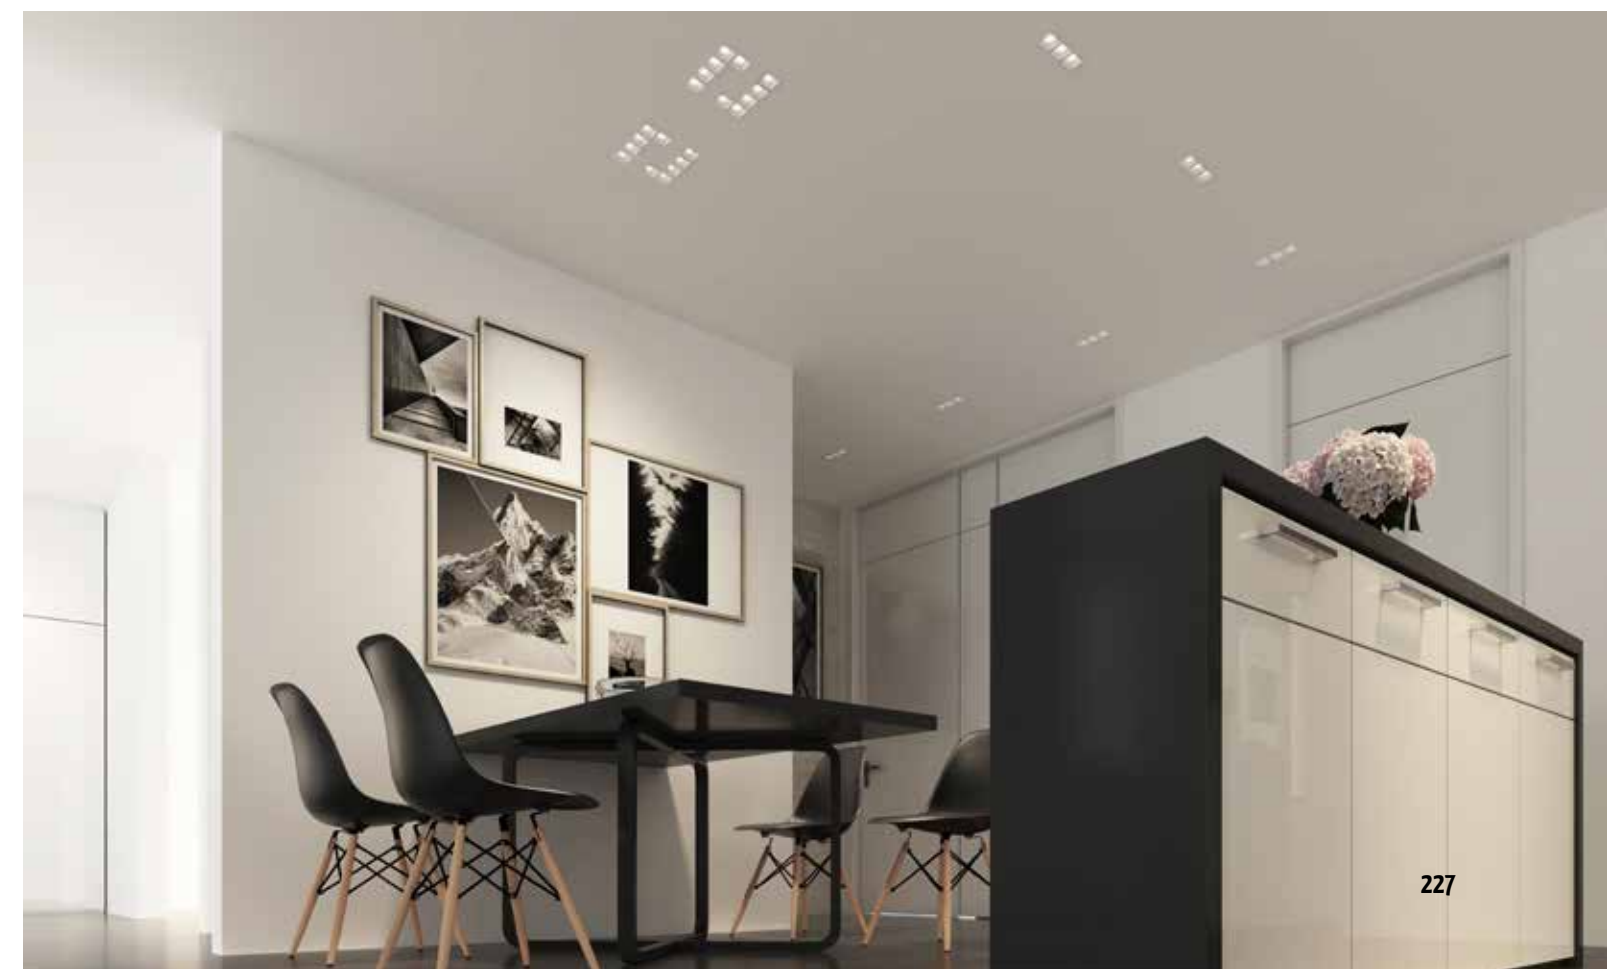

CUBE MINI

ID CODE: 49

A contemporary range of square downlights with **compact dimensions**, for both **recessed and surface installation**. CUBE MINI is offered in both singular form, or with an innovative jointing system that allows the designer freedom to connect fixtures together to create patterns of light to suit the architectural requirements of any project. The deep-set LED creates **excellent glare control** for **optimum visual comfort**.

Design
esse-ci

FEATURES

- Direct Emission
- UGR <19; <22
- IP 40

LED

- 3000K/4000K
- >90 lm/W
- CRI >90
- Eye safety: RG0/RG1
- Mac Adams 3
- L80/B10 >50.000h

CERTIFICATIONS

- CE
- A+
- 5 years warranty

ON REQUEST

- DALI - RDD code (verify the version)
- Bluetooth - BT code (verify the version)
- Emergency kit 1/3 hour EM/EM 3h code

Specifications Built-in driver.

Optic

- Primary PC frosted diffuser, UGR<19
- PG version with additional frosted PC coplanar screen, UGR<22

Body Body-diffuser made in die-cast aluminium with epoxy powder coating.

Colour

- White RAL 9003 matt - Code: B
- Black RAL 9005 matt - Code: C8