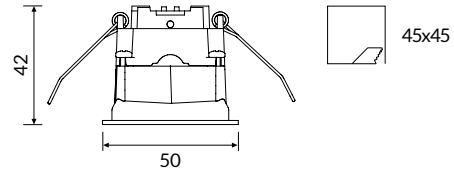

Body Body-diffuser made in die-cast aluminium with epoxy powder coating.

Colour

- White RAL 9003 matt - Code: B
- Black RAL 9005 matt - Code: C8

CUBE MINI RECESSED

OPTIC

Primary PC frosted diffuser, UGR<19.