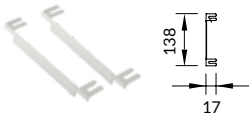

RECESSED

80AAPIL
Header kit for recessed installation.