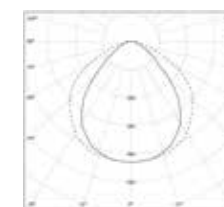

46TR5000
46TR10000
Optional transparent diffuser for indirect emission, 10m coil to be measured and cut on site to provide continuous gap-free light diffusion.

46AS3000
Asymmetric lens, 3000mm.

46MC500: 5 m
46MC1000: 10 m
Blind module connection in painted coil adaptable to size on site.

Technical Note

ASSEMBLY LAYOUT

ARKEON FREE PROFILE - ARKEON FREE - ARKEON FREE SPOT

PHOTOMETRIC CURVES OF OPTICS:

CLD optic

PG optic

asymmetric optic

High Contrast optic