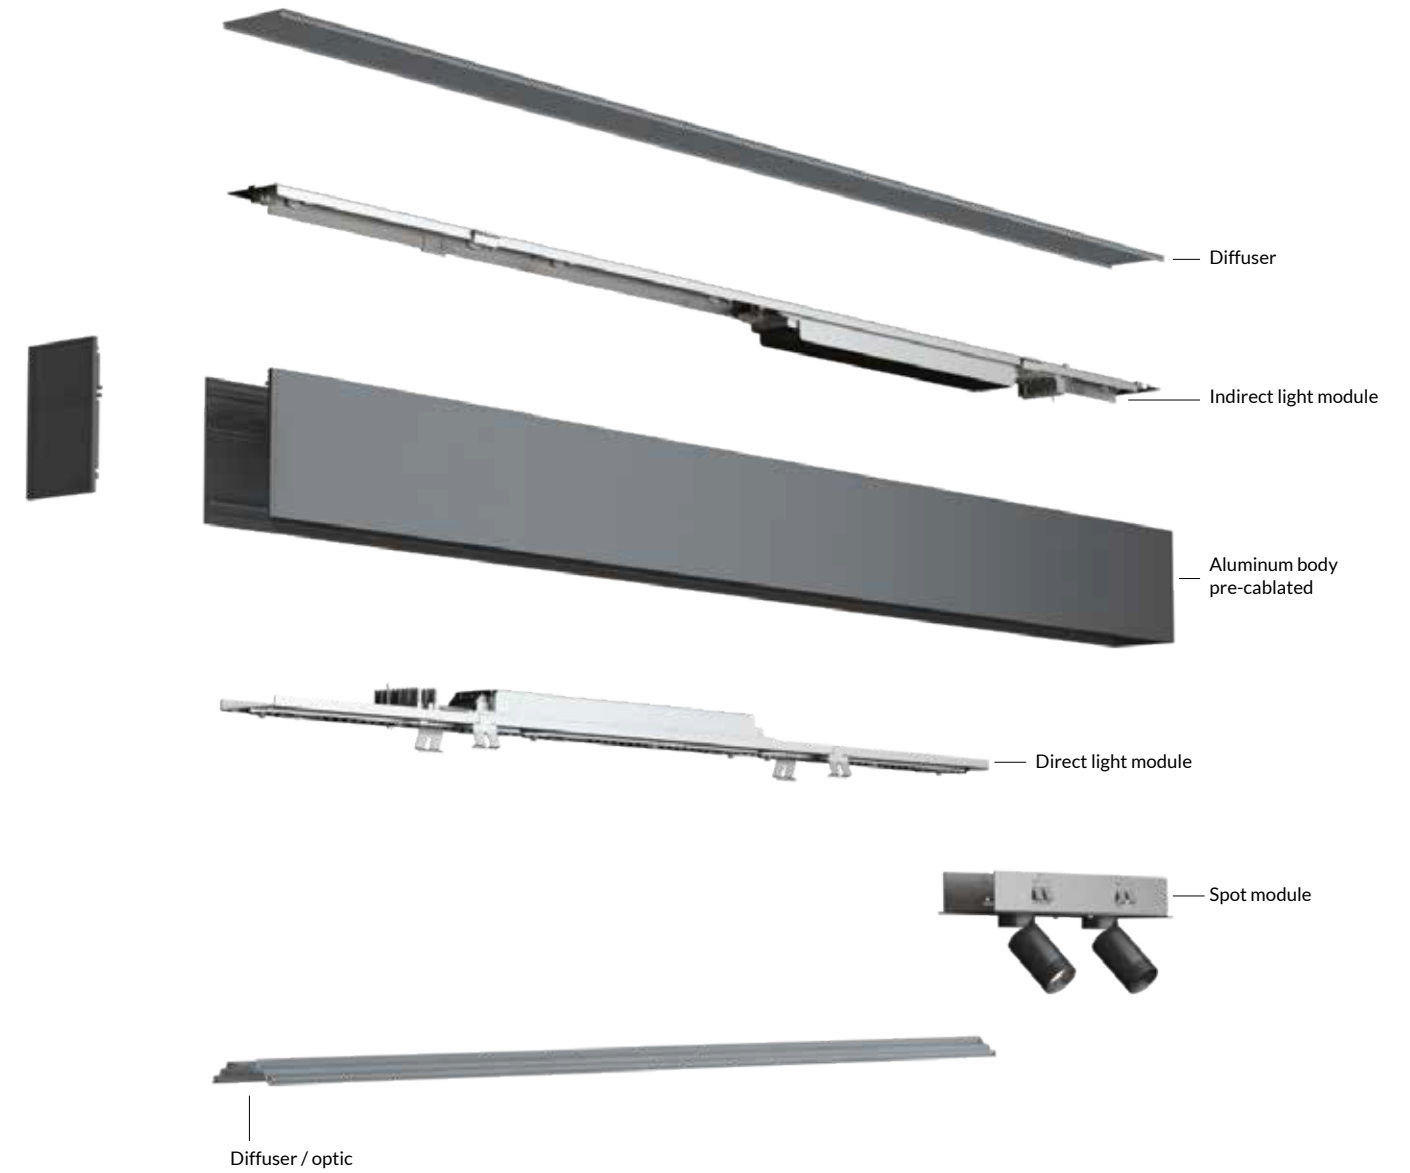

46TR5000
46TR10000
Optional transparent diffuser for indirect emission, 10m coil to be measured and cut on site to provide continuous gap-free light diffusion.

46AS3000
Asymmetric lens, 3000mm.

46MC500: 5 m
46MC1000: 10 m
Blind module connection in painted coil adaptable to size on site.

Technical Note

ASSEMBLY LAYOUT

ARKEON FREE PROFILE - ARKEON FREE - ARKEON FREE SPOT

PHOTOMETRIC CURVES OF OPTICS:

CLD optic

PG optic

asymmetric optic

High Contrast optic