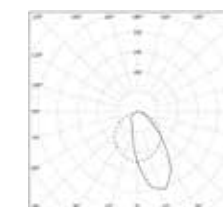

Technical Note

ASSEMBLY LAYOUT

ARKEON FREE PROFILE - ARKEON FREE - ARKEON FREE SPOT

PHOTOMETRIC CURVES OF OPTICS:

CLD optic

PG optic

asymmetric optic

High Contrast optic