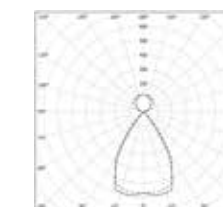

Technical Note

ASSEMBLY LAYOUT

ARKEON FREE PROFILE - ARKEON FREE - ARKEON FREE SPOT

PHOTOMETRIC CURVES OF OPTICS:

CLD optic

PG optic

asymmetric optic

High Contrast optic