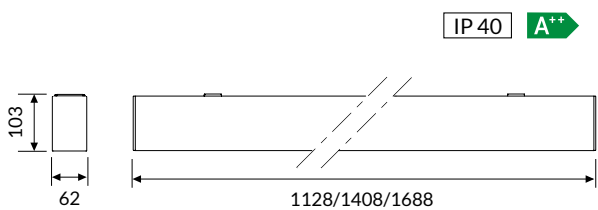

ARKEON HCL

2700K-6500K tunable white version with constant flux
for HCL ESSE-CI technologies.
DALI DT8 Driver.

OPTIC

Direct emission with CLD technology diffuser (collimated
diffuser UGR<16).

VERSIONS

CLD

COD		lm	mm
46DR48CLDHCL	48W	5040	1128
46DR60CLDHCL	60W	6300	1408
46DR72CLDHCL	72W	7420	1688