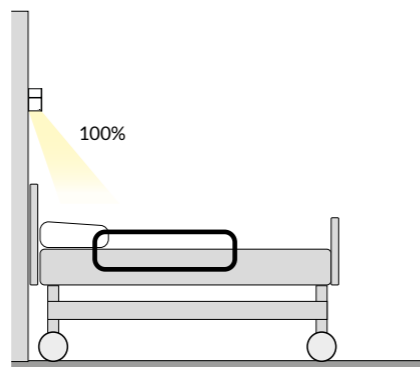

Visit mode:
- direct asymmetric emission