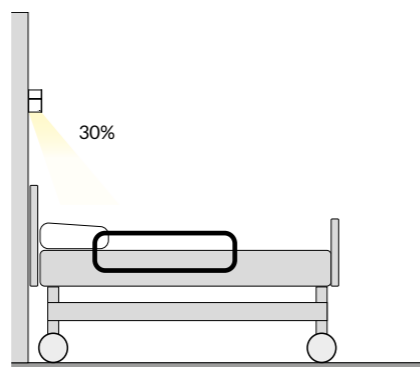

## TYPES OF LIGHTING

**All ON mode:**  
- indirect environmental emission  
- direct asymmetric emission

**Visit mode:**  
- direct asymmetric emission

**Reading mode:**  
- partial direct asymmetric emission

## ARKEON MED FREE CONFIGURATION

Configuration with distinct elements.

Configuration with single element length 4m, seamless indirect emission.

Configuration with single element length 4m, separate indirect emission.