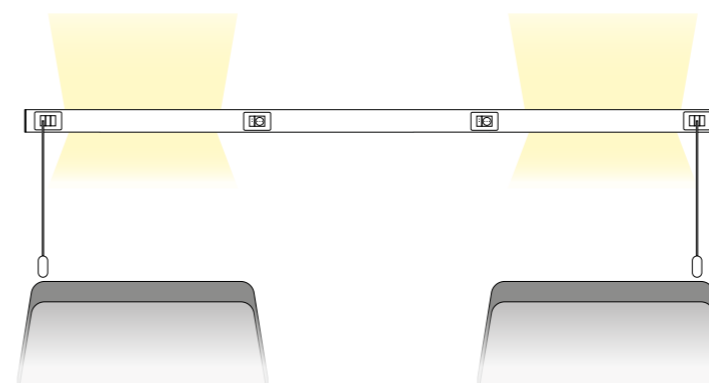

## TYPES OF LIGHTING

**All ON mode:**  
- indirect environmental emission  
- direct asymmetric emission

**Visit mode:**  
- direct asymmetric emission

**Reading mode:**  
- partial direct asymmetric emission

## ARKEON MED FREE CONFIGURATION

Configuration with distinct elements.

Configuration with single element length 4m, seamless indirect emission.

Configuration with single element length 4m, separate indirect emission.