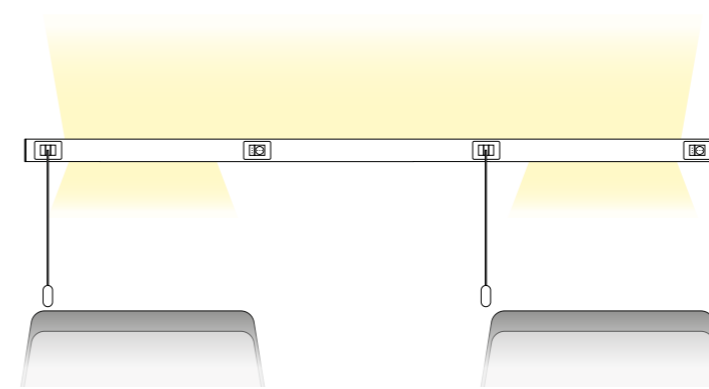

## TYPES OF LIGHTING

**All ON mode:**  
- indirect environmental emission  
- direct asymmetric emission

**Visit mode:**  
- direct asymmetric emission

**Reading mode:**  
- partial direct asymmetric emission

## ARKEON MED FREE CONFIGURATION

Configuration with distinct elements.

Configuration with single element length 4m, seamless indirect emission.

Configuration with single element length 4m, separate indirect emission.