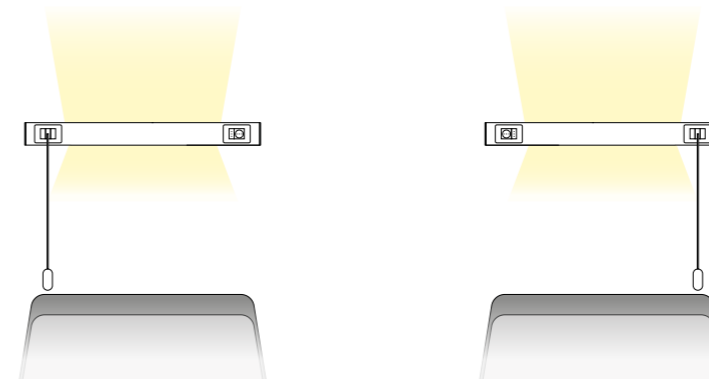

## TYPES OF LIGHTING

**All ON mode:**  
- indirect environmental emission  
- direct asymmetric emission

**Visit mode:**  
- direct asymmetric emission

**Reading mode:**  
- partial direct asymmetric emission

## ARKEON MED FREE CONFIGURATION

Configuration with distinct elements.

Configuration with single element length 4m, seamless indirect emission.

Configuration with single element length 4m, separate indirect emission.

24V control panel .

Universal socket + USB socket.