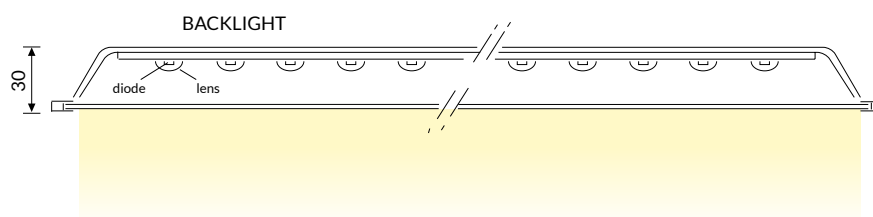

Technical Note

HOMOGENEOUS EMISSION UGR<19